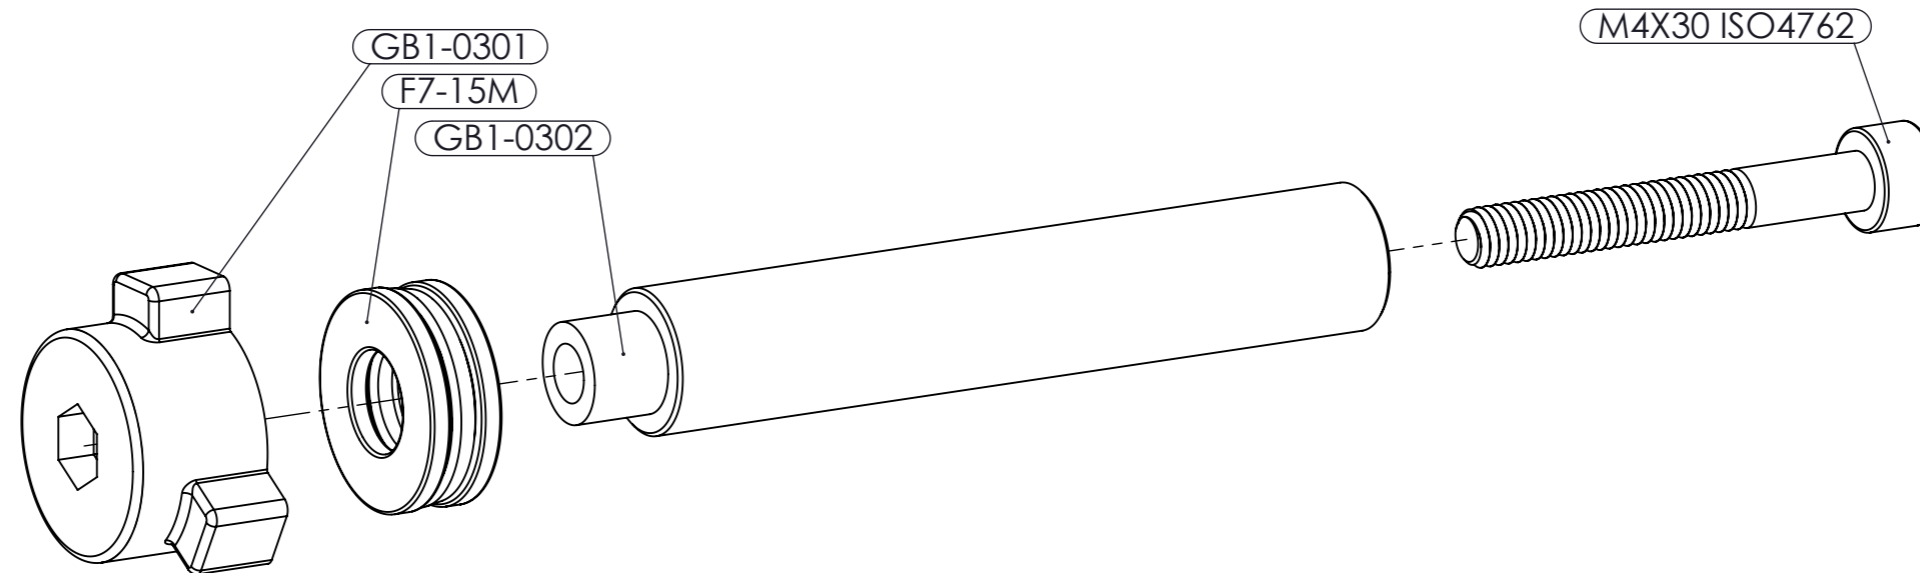

E

D

D

C

C

B

B

A

A

PART #	DESCRIPTION	QTY
GB1-0301	SPRING GUIDE BASE	1
GB1-0302	SPRING GUIDE ROD	1
F7-15M	THRUST BEARING	1
M4X30 ISO4762	SCREW	1

ASSEMBLY #:	GB1-0300-00	DATE:	2024/01/11
ASSEMBLY NAME:	SPRING GUIDE		

**SILVERBACK
AIRSOFT**