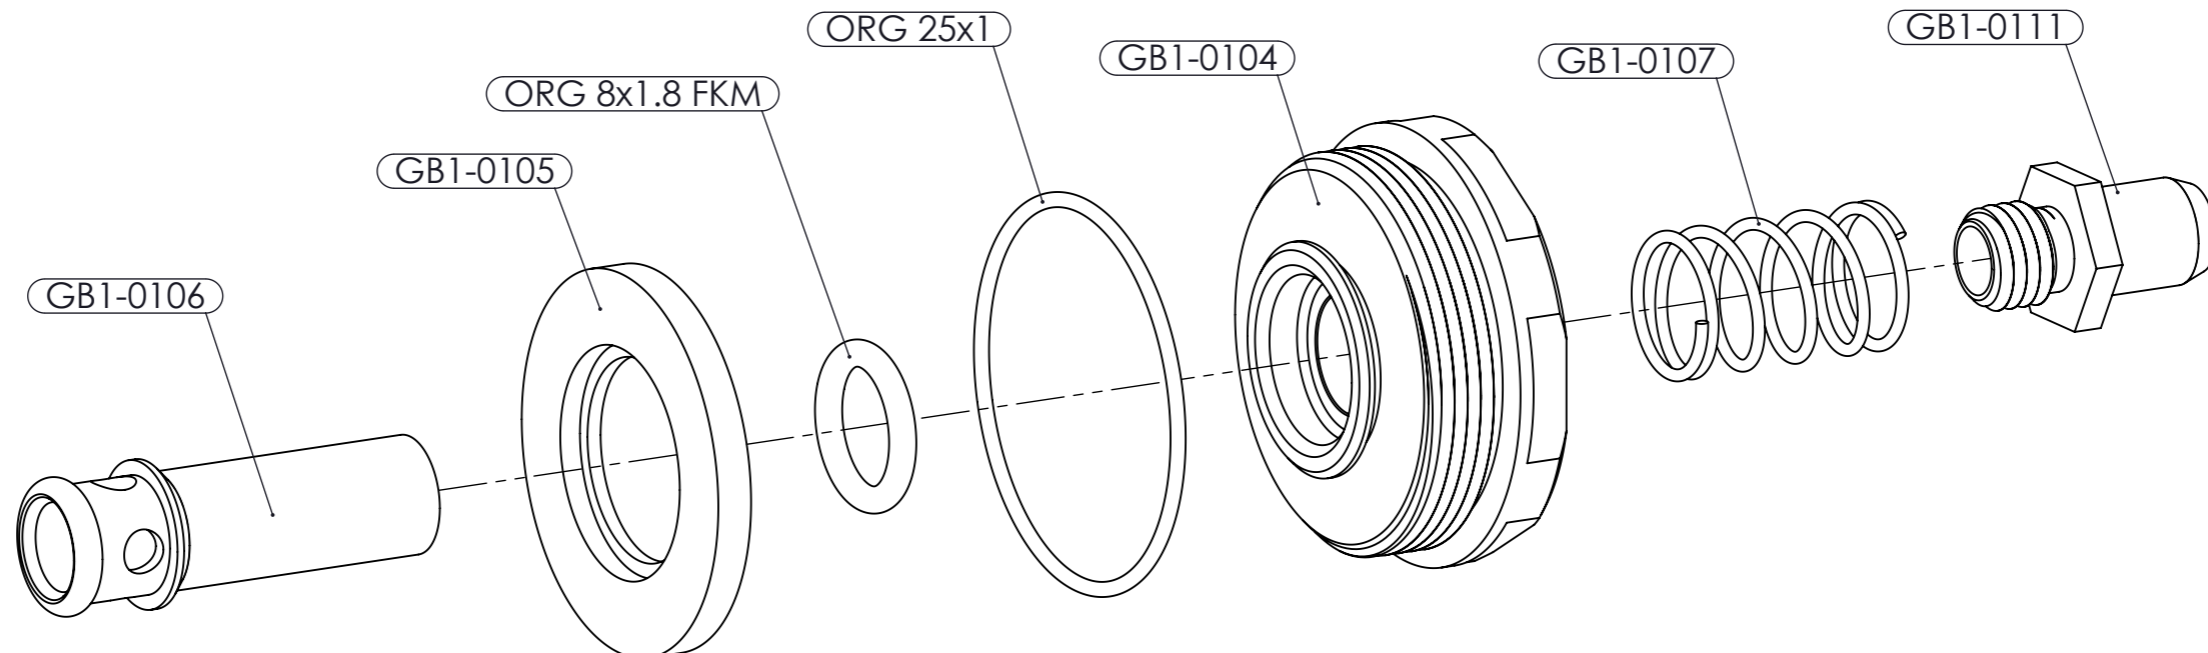

A

PART #	DESCRIPTION	QTY
GB1-0301	SPRING GUIDE BASE	1
GB1-0302	SPRING GUIDE ROD	1
F7-15M	THRUST BEARING	1
M4X30 ISO4762	SCREW	1

ASSEMBLY #:	GB1-0300-00	DATE:	2024/01/11
ASSEMBLY NAME:	SPRING GUIDE		

**SILVERBACK
AIRSOFT**

8 7 6 5 4 3 2 1

PART #	DESCRIPTION	QTY
GB1-0104	CYLINDER HEAD	1
GB1-0105	CYLINDER HEAD DAMPER	1
GB1-0106	NOZZLE BASE	1
GB1-0111	NOZZLE HEAD	1
ORG 25X1	O-RING	1
ORG 8X1.8 FKM	O-RING	1
GB1-0107	NOZZLE SPRING	1

ASSEMBLY #:	GB1-0100-01	DATE:	2024/01/11
ASSEMBLY NAME:	CYLINDER HEAD		

**SILVERBACK
AIRSOFT**