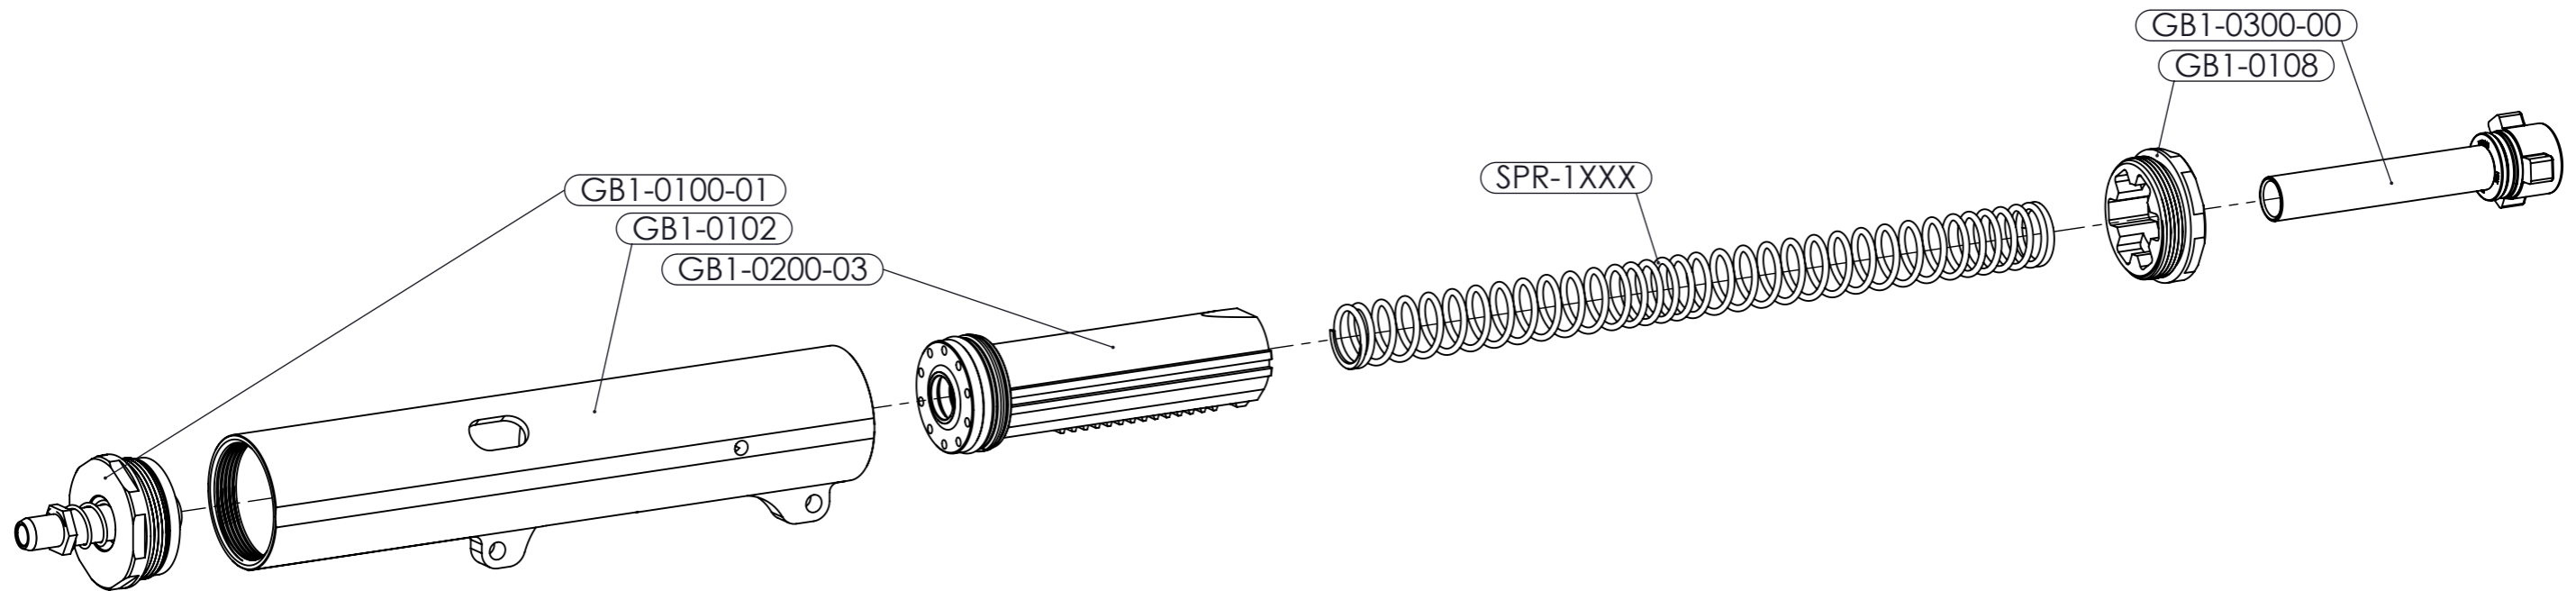

MDRXX V3 Gearbox Exploded Views

GB1-0100-02
GB1-0400-02

M4X18 ISO14581-TX

PART #	DESCRIPTION	QTY
GB1-0400-02	LOWER WITH MOTOR	1
GB1-0100-02	75% CYLINDER ASSEMBLY	1
M4X18 ISO14581TX	SCREW	2

ASSEMBLY #:	GB1-0000-01	DATE:	2024/01/11
ASSEMBLY NAME:	75% CYLINDER GB1		

C

C

B

B

A

A

PART #	DESCRIPTION	QTY
GB1-0102	CYLINDER 75%	1
GB1-0100-01	CYLINDER HEAD	1
GB1-0200-03	PISTON	1
GB1-0108	CYLINDER BASE	1
GB1-0300-00	SPRING GUIDE	1
SPR-1XXX	XXX NEWTON SPRING	1

ASSEMBLY #:	GB1-0100-02	DATE:	2024/01/11
ASSEMBLY NAME:	75% CYLINDER		

D

C

C

B

B

A

A

PART #	DESCRIPTION	QTY
GB1-0400-01	LOWER WITHOUT MOTOR	1
DCM-101928	MOTOR	1
GB1-0403	MOTOR CAGE	1
GB1-0410	MOTOR SPRING	1
M4X12 ISO4762	HEX-SOCKET SCREW	2
M10-1 ISO4035	THIN NUT	1
M10-1X8 ISO4029	SET SCREW	1