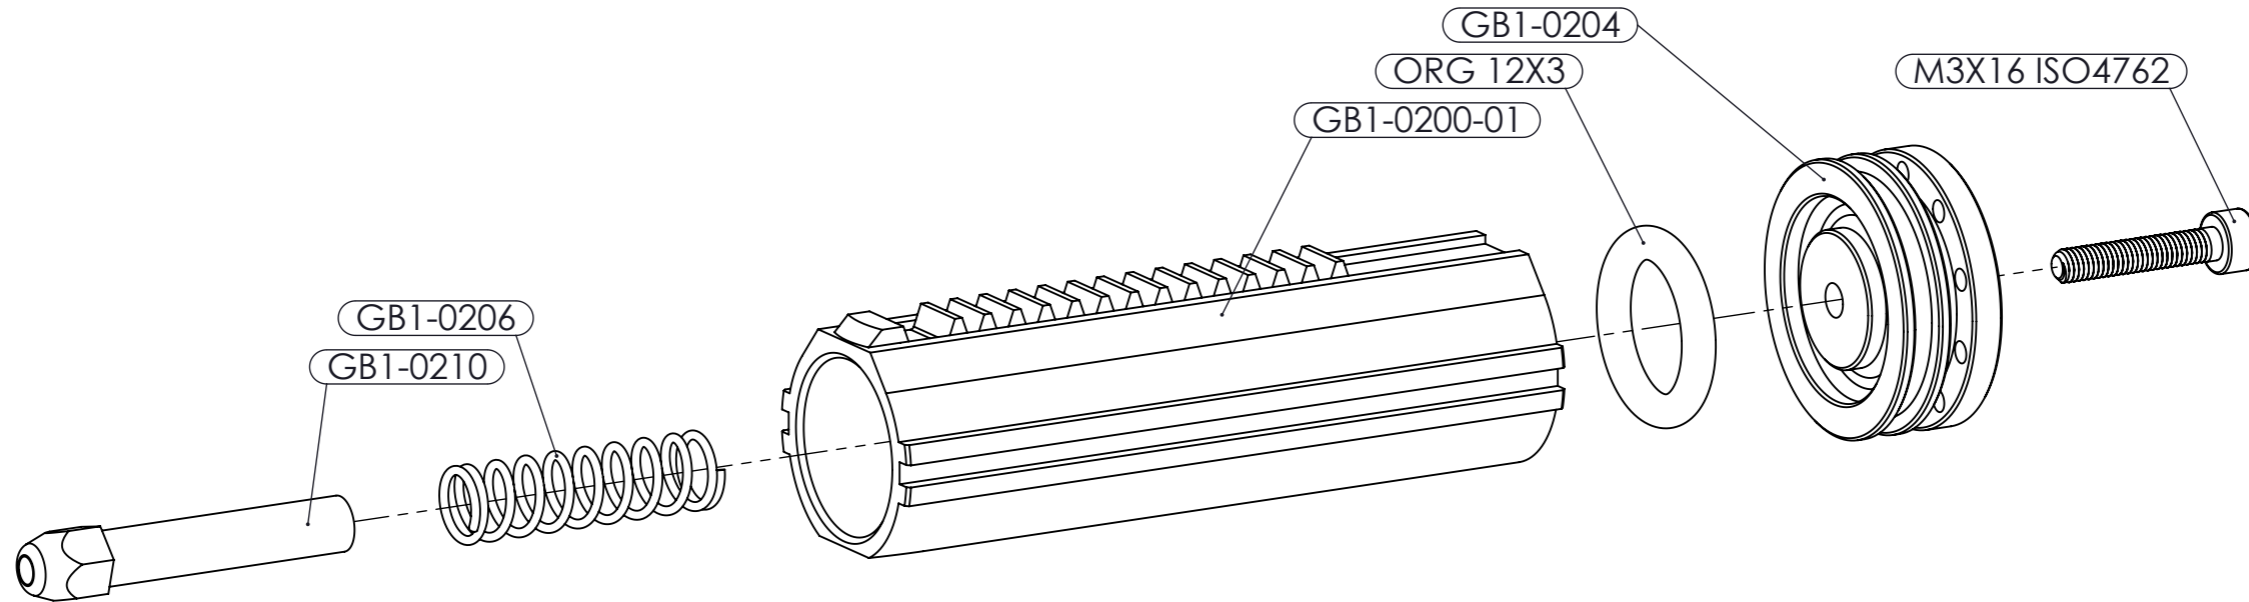

D

C

C

B

B

A

A

PART #	DESCRIPTION	QTY
GB1-0200-01	PISTON WITH RACK	1
GB1-0204	PISTON HEAD	1
GB1-0206	DELAYER SPRING	1
GB1-0210	DELAYER	1
M3X16 ISO4762	SCREW	1
ORG 12X3	ORING	1

ASSEMBLY #:	GB1-0200-02
ASSEMBLY NAME:	PISTON WITH HEAD

DATE:	2024/01/11

**SILVERBACK
AIRSOFT**

8 7 6 5 4 3 2 1

8 7 6 5 4 3 2 1

F

F

E