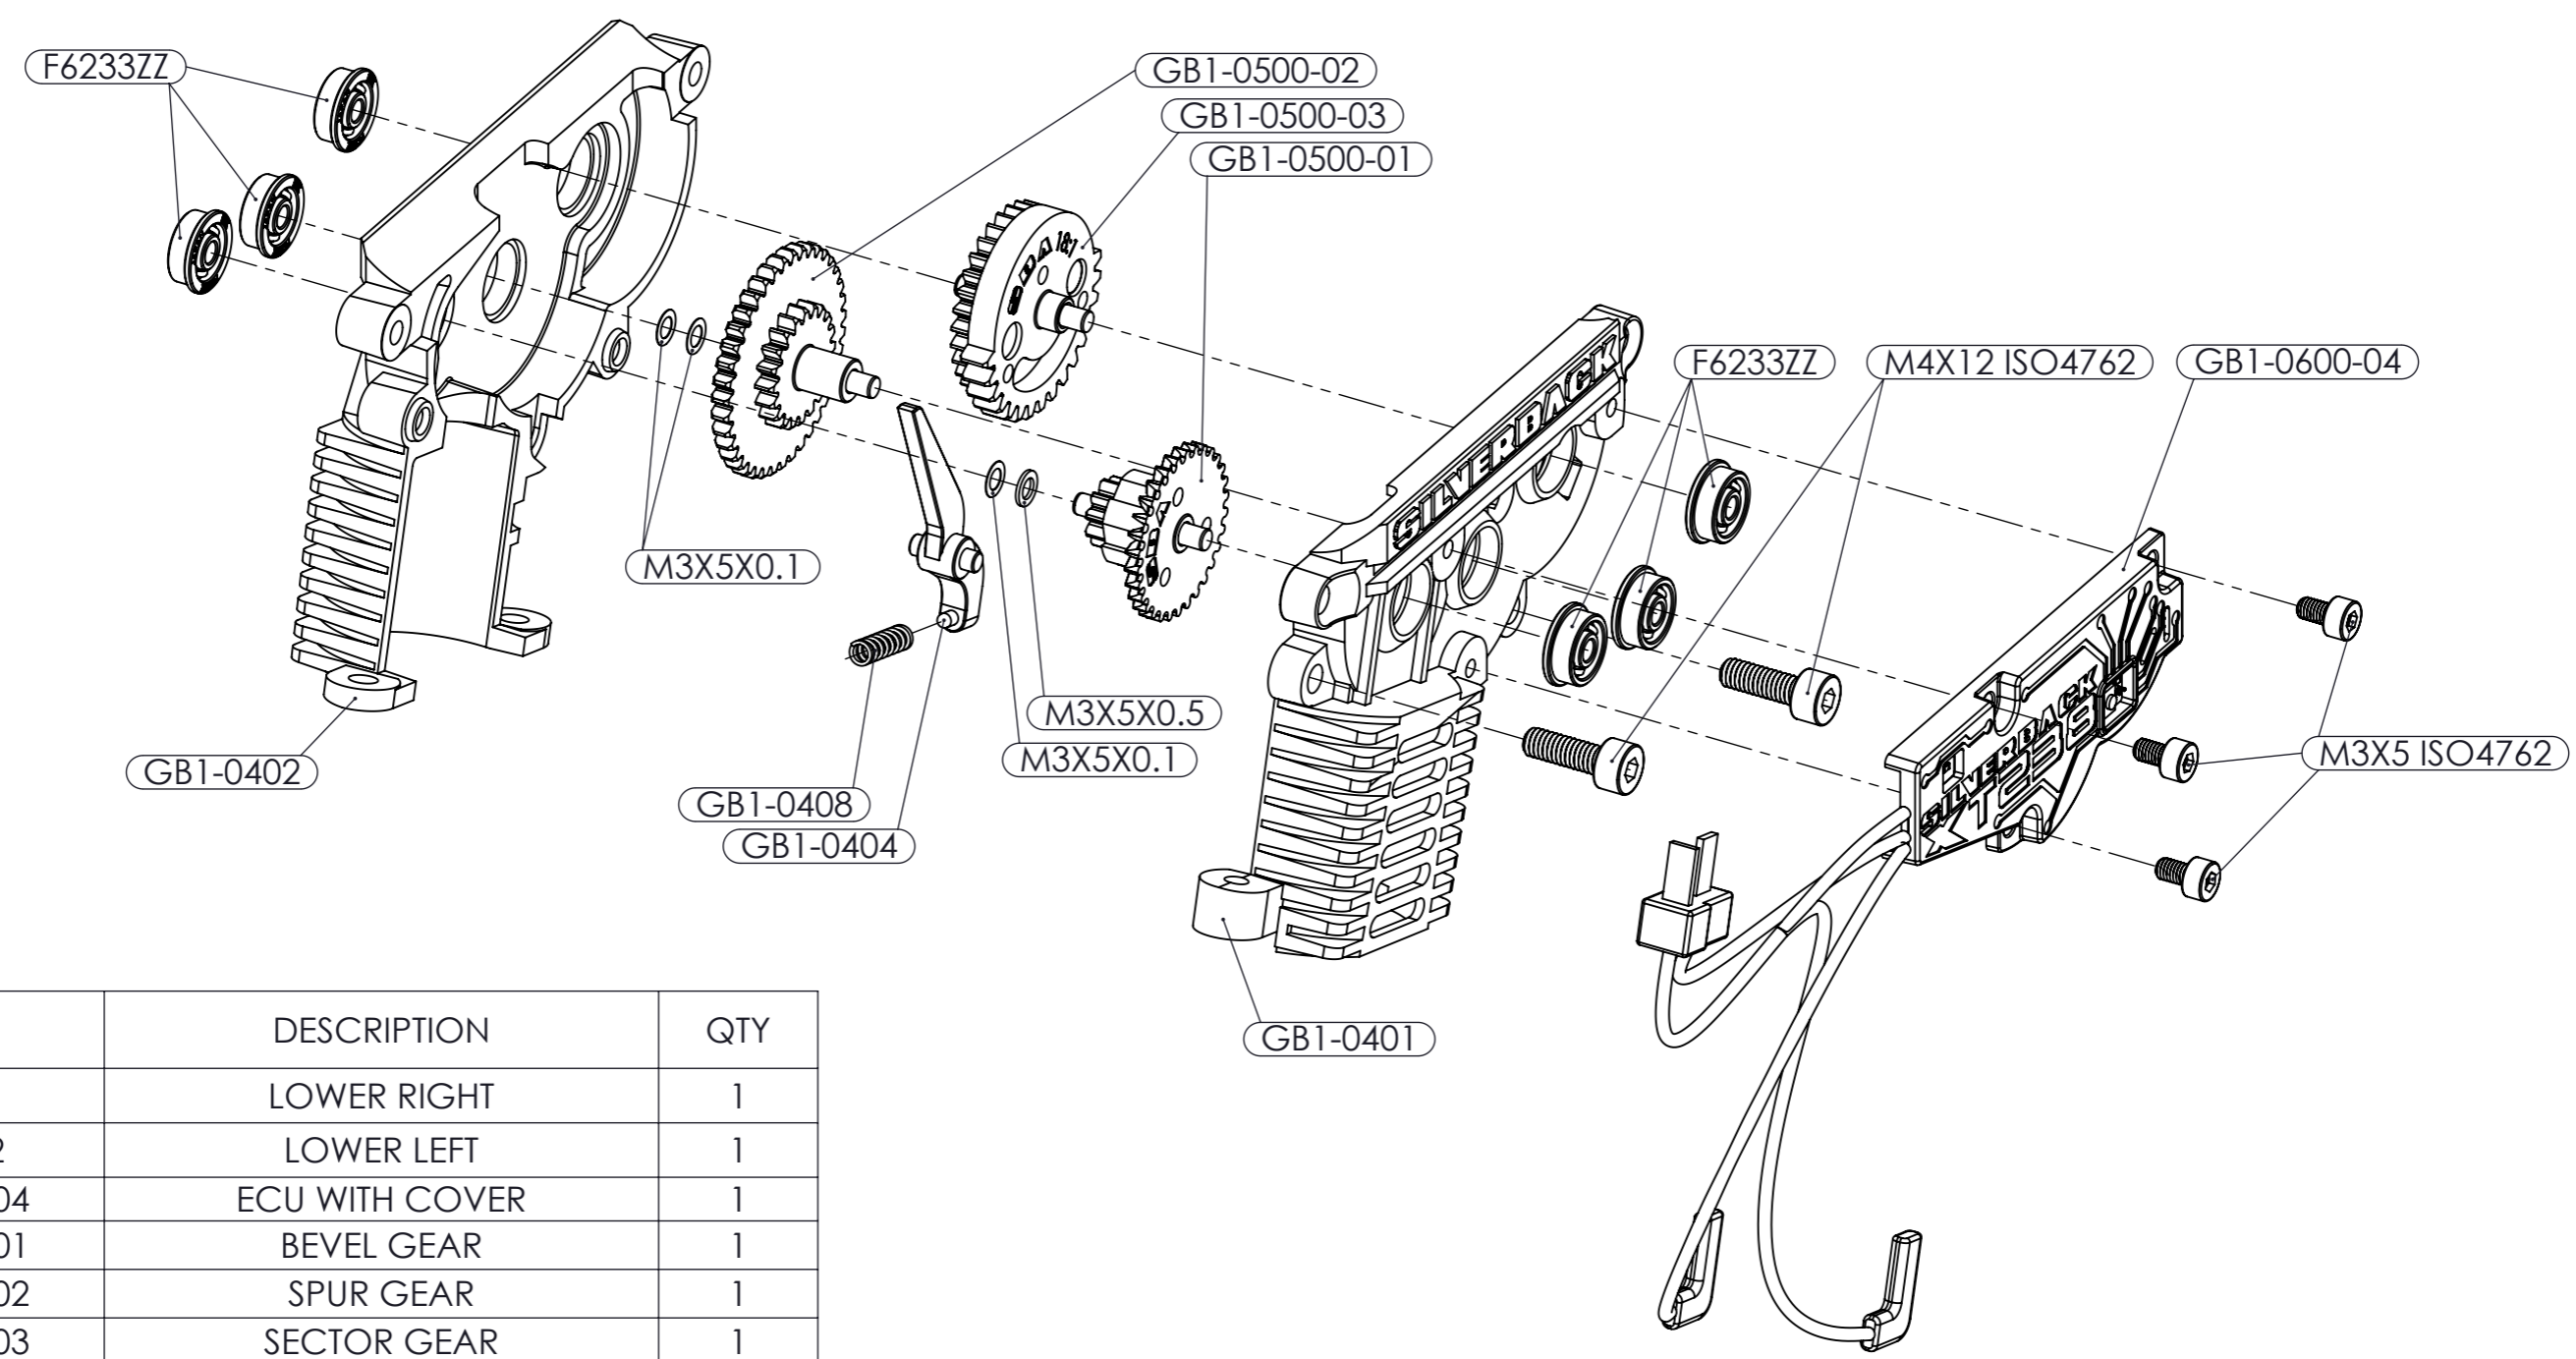

A

PART #	DESCRIPTION	QTY
GB1-0200-02	PISTON WITH HEAD	1
GB1-0208	FEEDING ORING	1
GB1-0205	PISTON RING	1
ORG 22X2	ORING	1
ORG 5x2	ORING	1

ASSEMBLY #:	GB1-0200-03	DATE:	2024/01/11
ASSEMBLY NAME:	COMPLETE PISTON		

**SILVERBACK
AIRSOFT**

8 7 6 5 4 3 2 1

	2	1
GEAR	LEFT SIDE	RIGHT SIDE
BEVEL	0.1+0.5	0.1
SPUR	0.1+0.1	/
SECTOR	0.1	0.1

GEARBOX SHIMMING MAY VARY.

PART #	DESCRIPTION	QTY
GB1-0401	LOWER RIGHT	1
GB1-0402	LOWER LEFT	1
GB1-0600-04	ECU WITH COVER	1
GB1-0500-01	BEVEL GEAR	1
GB1-0500-02	SPUR GEAR	1
GB1-0500-03	SECTOR GEAR	1
GB1-0404	ANTI-REVERSAL	1
GB1-0408	ANTI-REVERSAL SPRING	1
BRG 4X10X10 F	F6233ZZ BEARING	6
M3X5 ISO4762	SCREW	3
M4X12 ISO4762	HEX-SOCKET SCREW	2
M3X5X0.5	THICK SHIM	1
M3X5X0.1	THIN SHIM	6