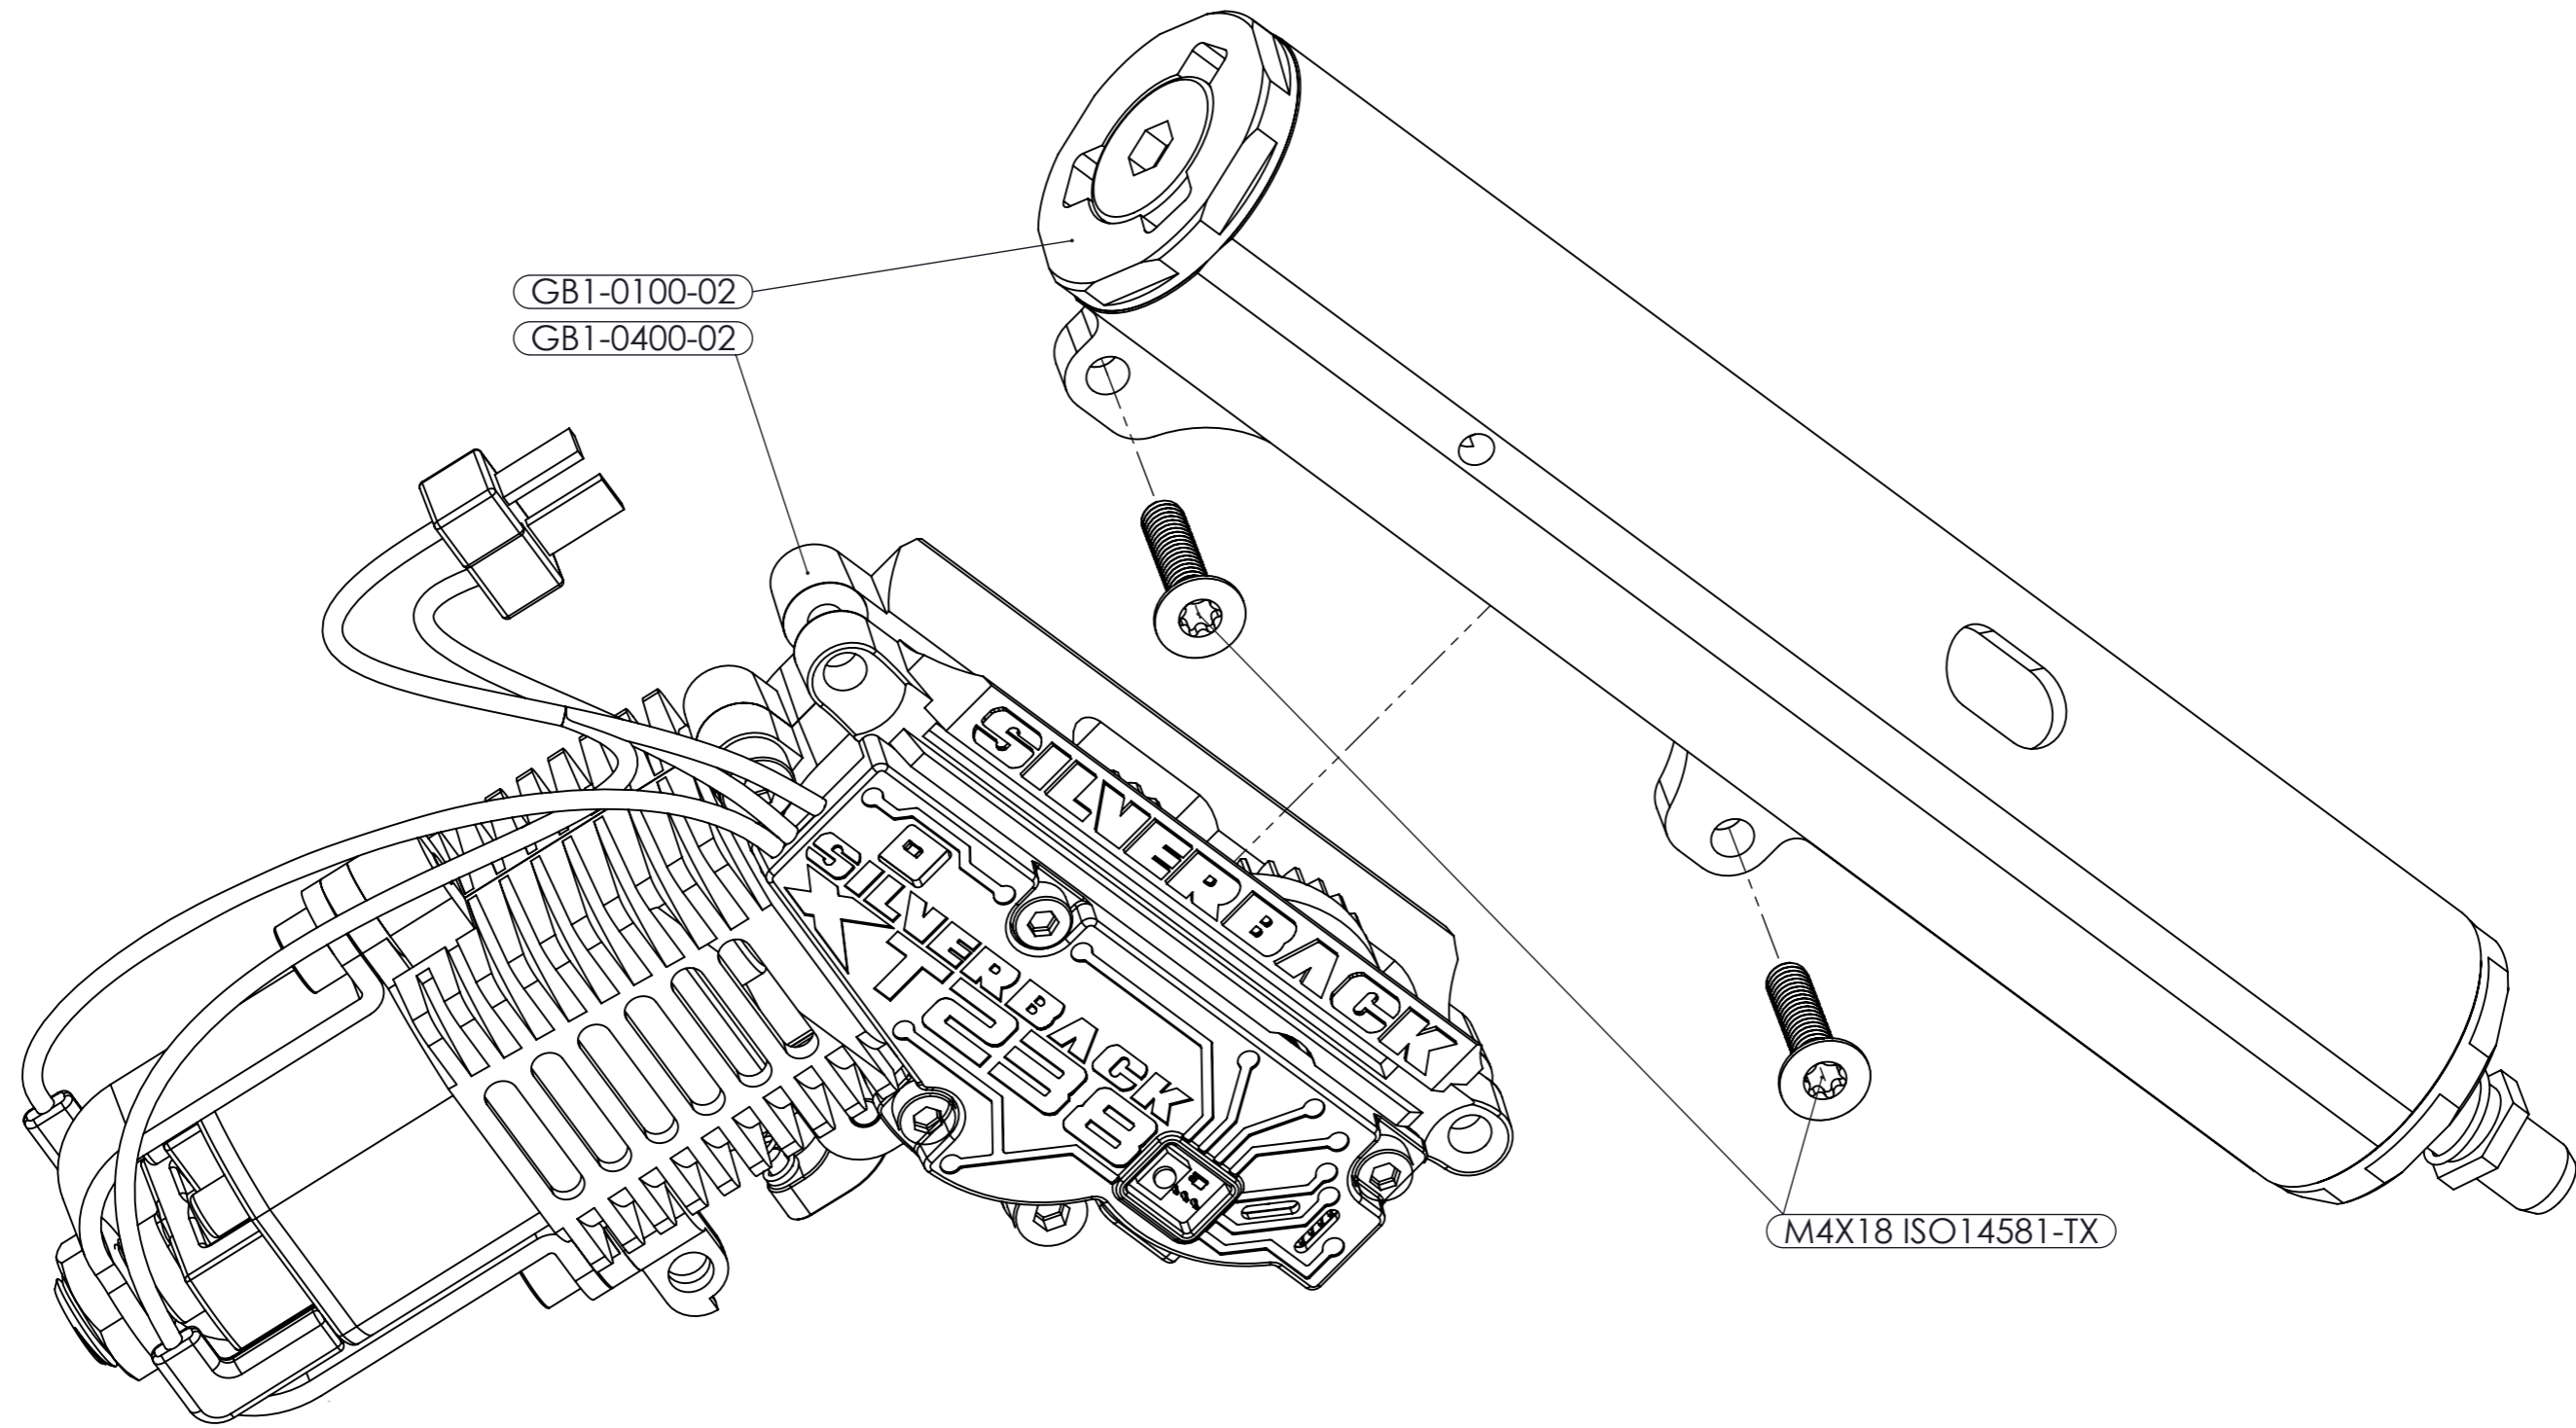

MDRXX V3 Gearbox Exploded Views

GB1-0100-02
GB1-0400-02

M4X18 ISO14581-TX

PART #	DESCRIPTION	QTY
GB1-0400-02	LOWER WITH MOTOR	1
GB1-0100-02	75% CYLINDER ASSEMBLY	1
M4X18 ISO14581TX	SCREW	2

ASSEMBLY #:	GB1-0000-01	DATE:	2024/01/11
ASSEMBLY NAME:	75% CYLINDER GB1		

C

C

B

B

A

A

PART #	DESCRIPTION	QTY
GB1-0102	CYLINDER 75%	1
GB1-0100-01	CYLINDER HEAD	1
GB1-0200-03	PISTON	1
GB1-0108	CYLINDER BASE	1
GB1-0300-00	SPRING GUIDE	1
SPR-1XXX	XXX NEWTON SPRING	1

ASSEMBLY #:	GB1-0100-02	DATE:	2024/01/11
ASSEMBLY NAME:	75% CYLINDER		