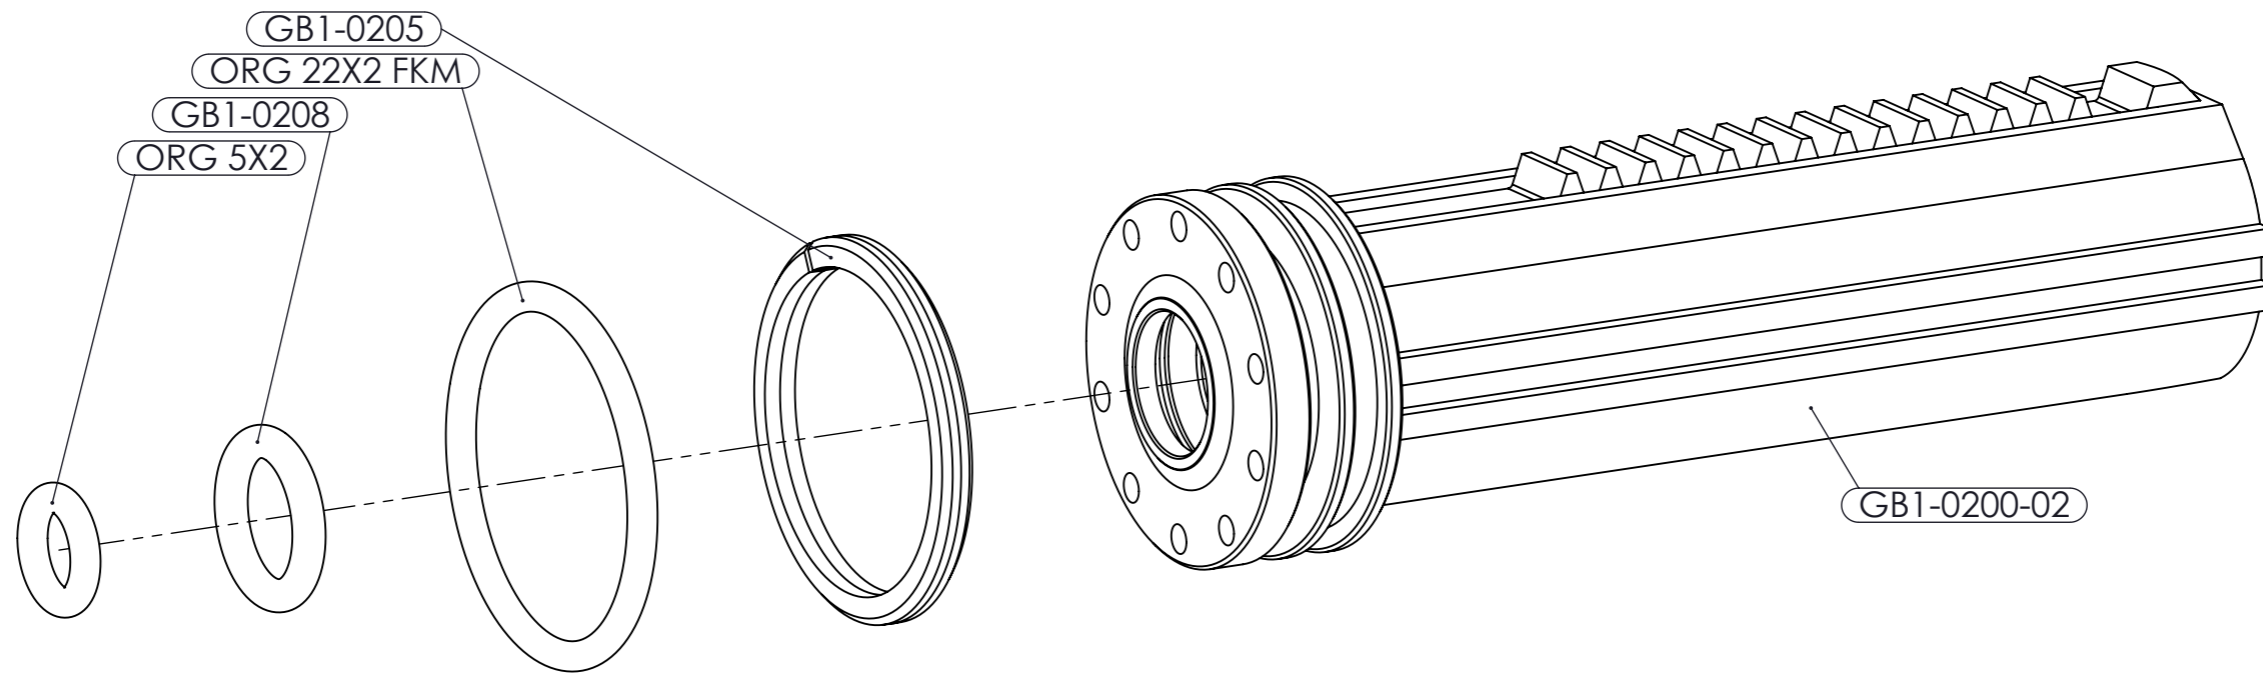

A

PART #	DESCRIPTION	QTY
GB1-0200-02	PISTON WITH HEAD	1
GB1-0208	FEEDING ORING	1
GB1-0205	PISTON RING	1
ORG 22X2	ORING	1
ORG 5x2	ORING	1

ASSEMBLY #:	GB1-0200-03	DATE:	2024/01/11
ASSEMBLY NAME:	COMPLETE PISTON		