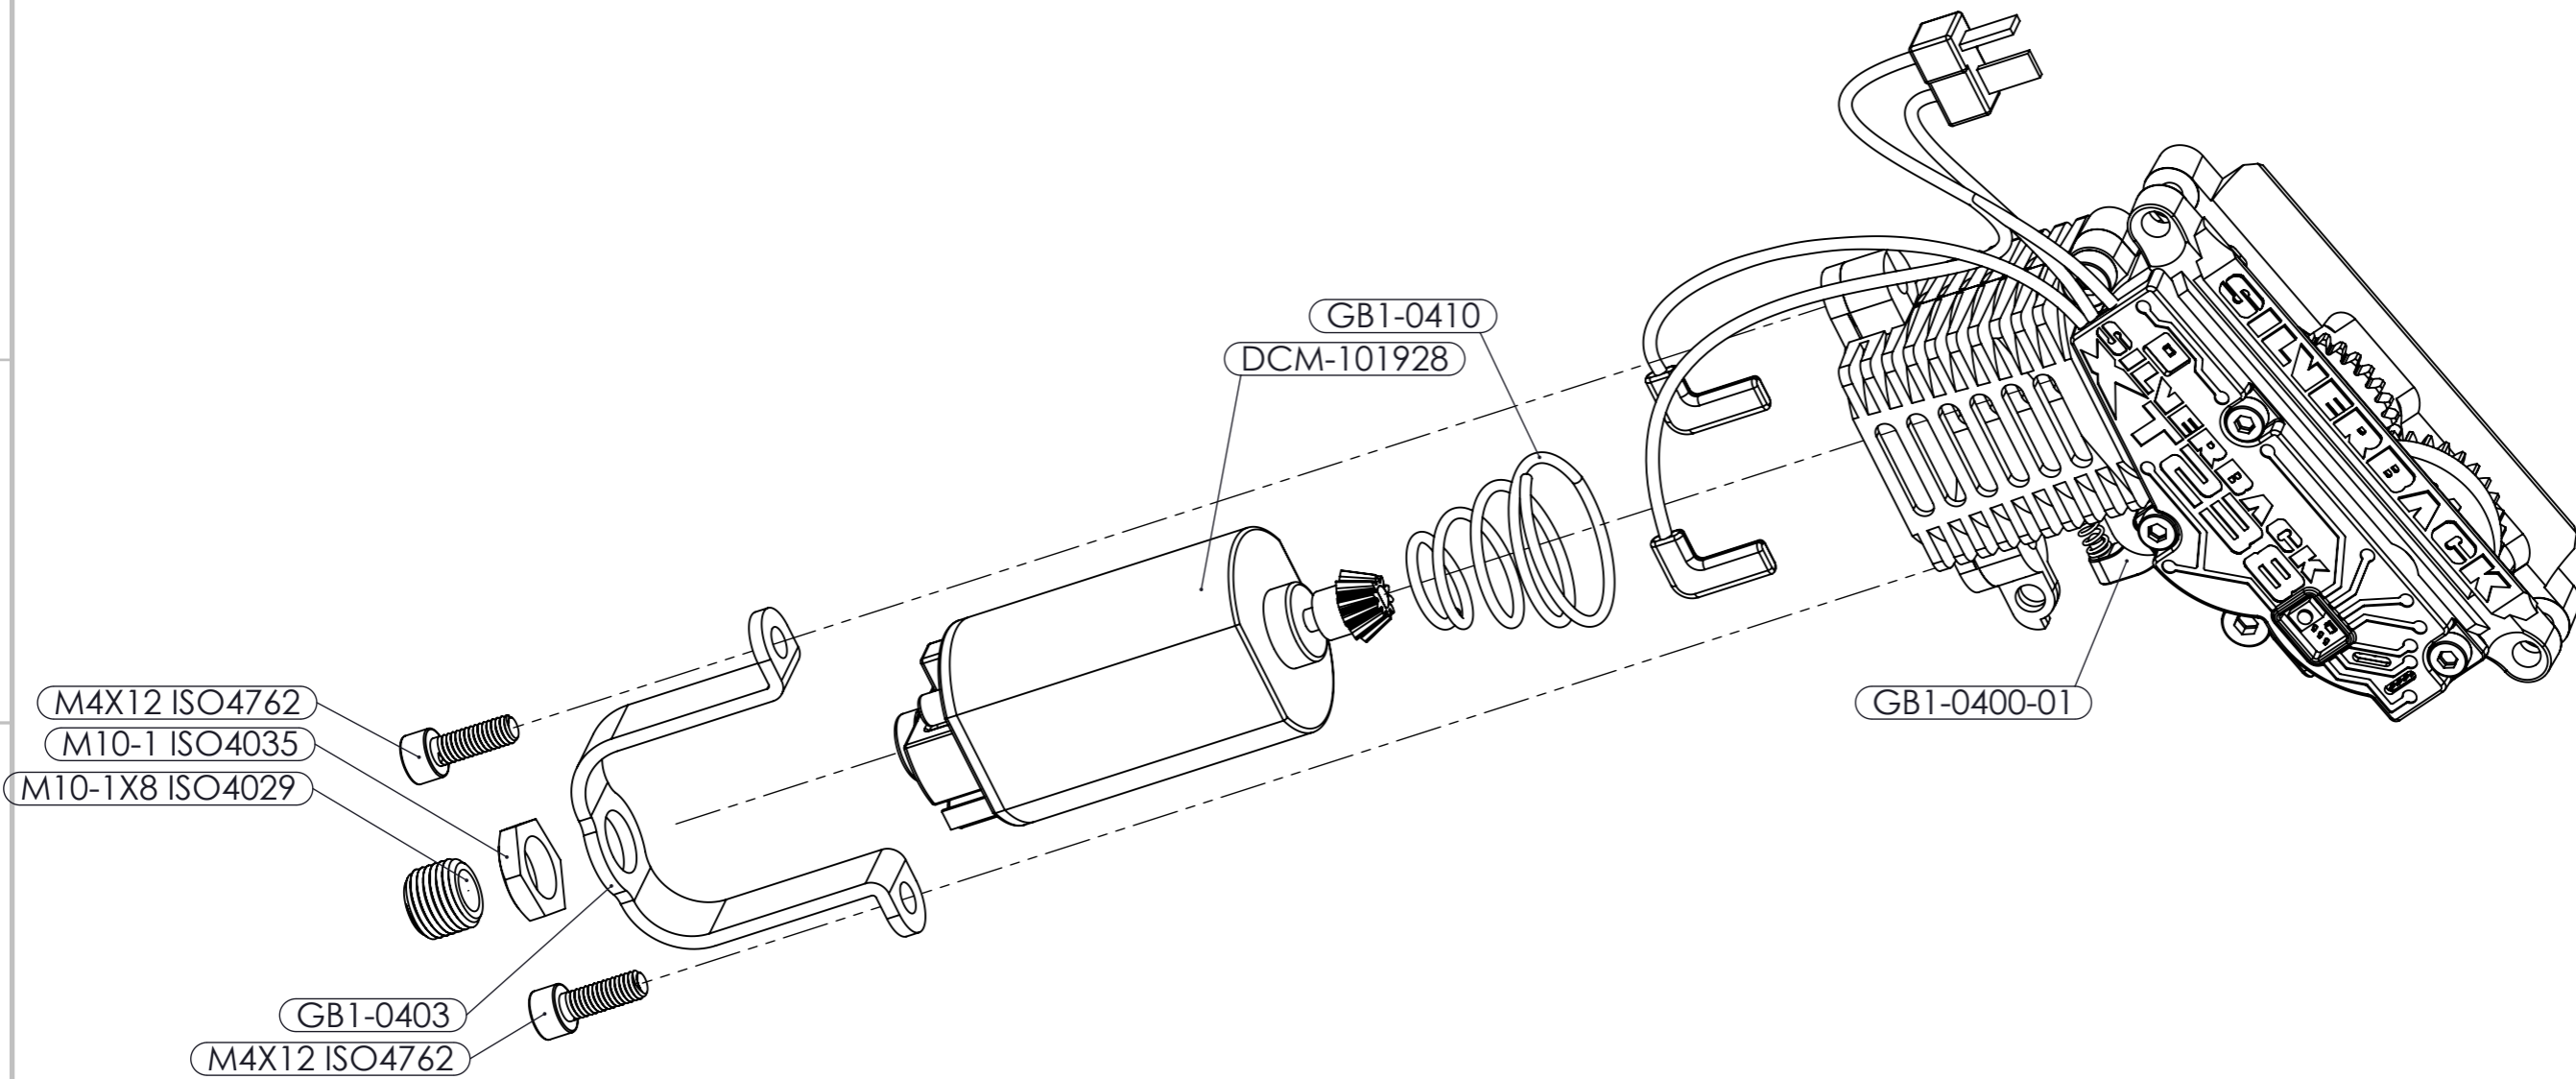

C

C

B

B

A

A

PART #	DESCRIPTION	QTY
GB1-0102	CYLINDER 75%	1
GB1-0100-01	CYLINDER HEAD	1
GB1-0200-03	PISTON	1
GB1-0108	CYLINDER BASE	1
GB1-0300-00	SPRING GUIDE	1
SPR-1XXX	XXX NEWTON SPRING	1

ASSEMBLY #:	GB1-0100-02	DATE:	2024/01/11
ASSEMBLY NAME:	75% CYLINDER		

D

C

C

B

B

A

A

PART #	DESCRIPTION	QTY
GB1-0400-01	LOWER WITHOUT MOTOR	1
DCM-101928	MOTOR	1
GB1-0403	MOTOR CAGE	1
GB1-0410	MOTOR SPRING	1
M4X12 ISO4762	HEX-SOCKET SCREW	2
M10-1 ISO4035	THIN NUT	1
M10-1X8 ISO4029	SET SCREW	1

ASSEMBLY #:	GB1-0400-02	DATE:	2024/01/11
ASSEMBLY NAME:	LOWER WITH MOTOR		

**SILVERBACK
AIRSOFT**

SCALE:1:1 SHEET 3 OF 8 A3

8 7 6 5 4 3 2 1

8 7 6 5 4 3 2 1

F

F

E