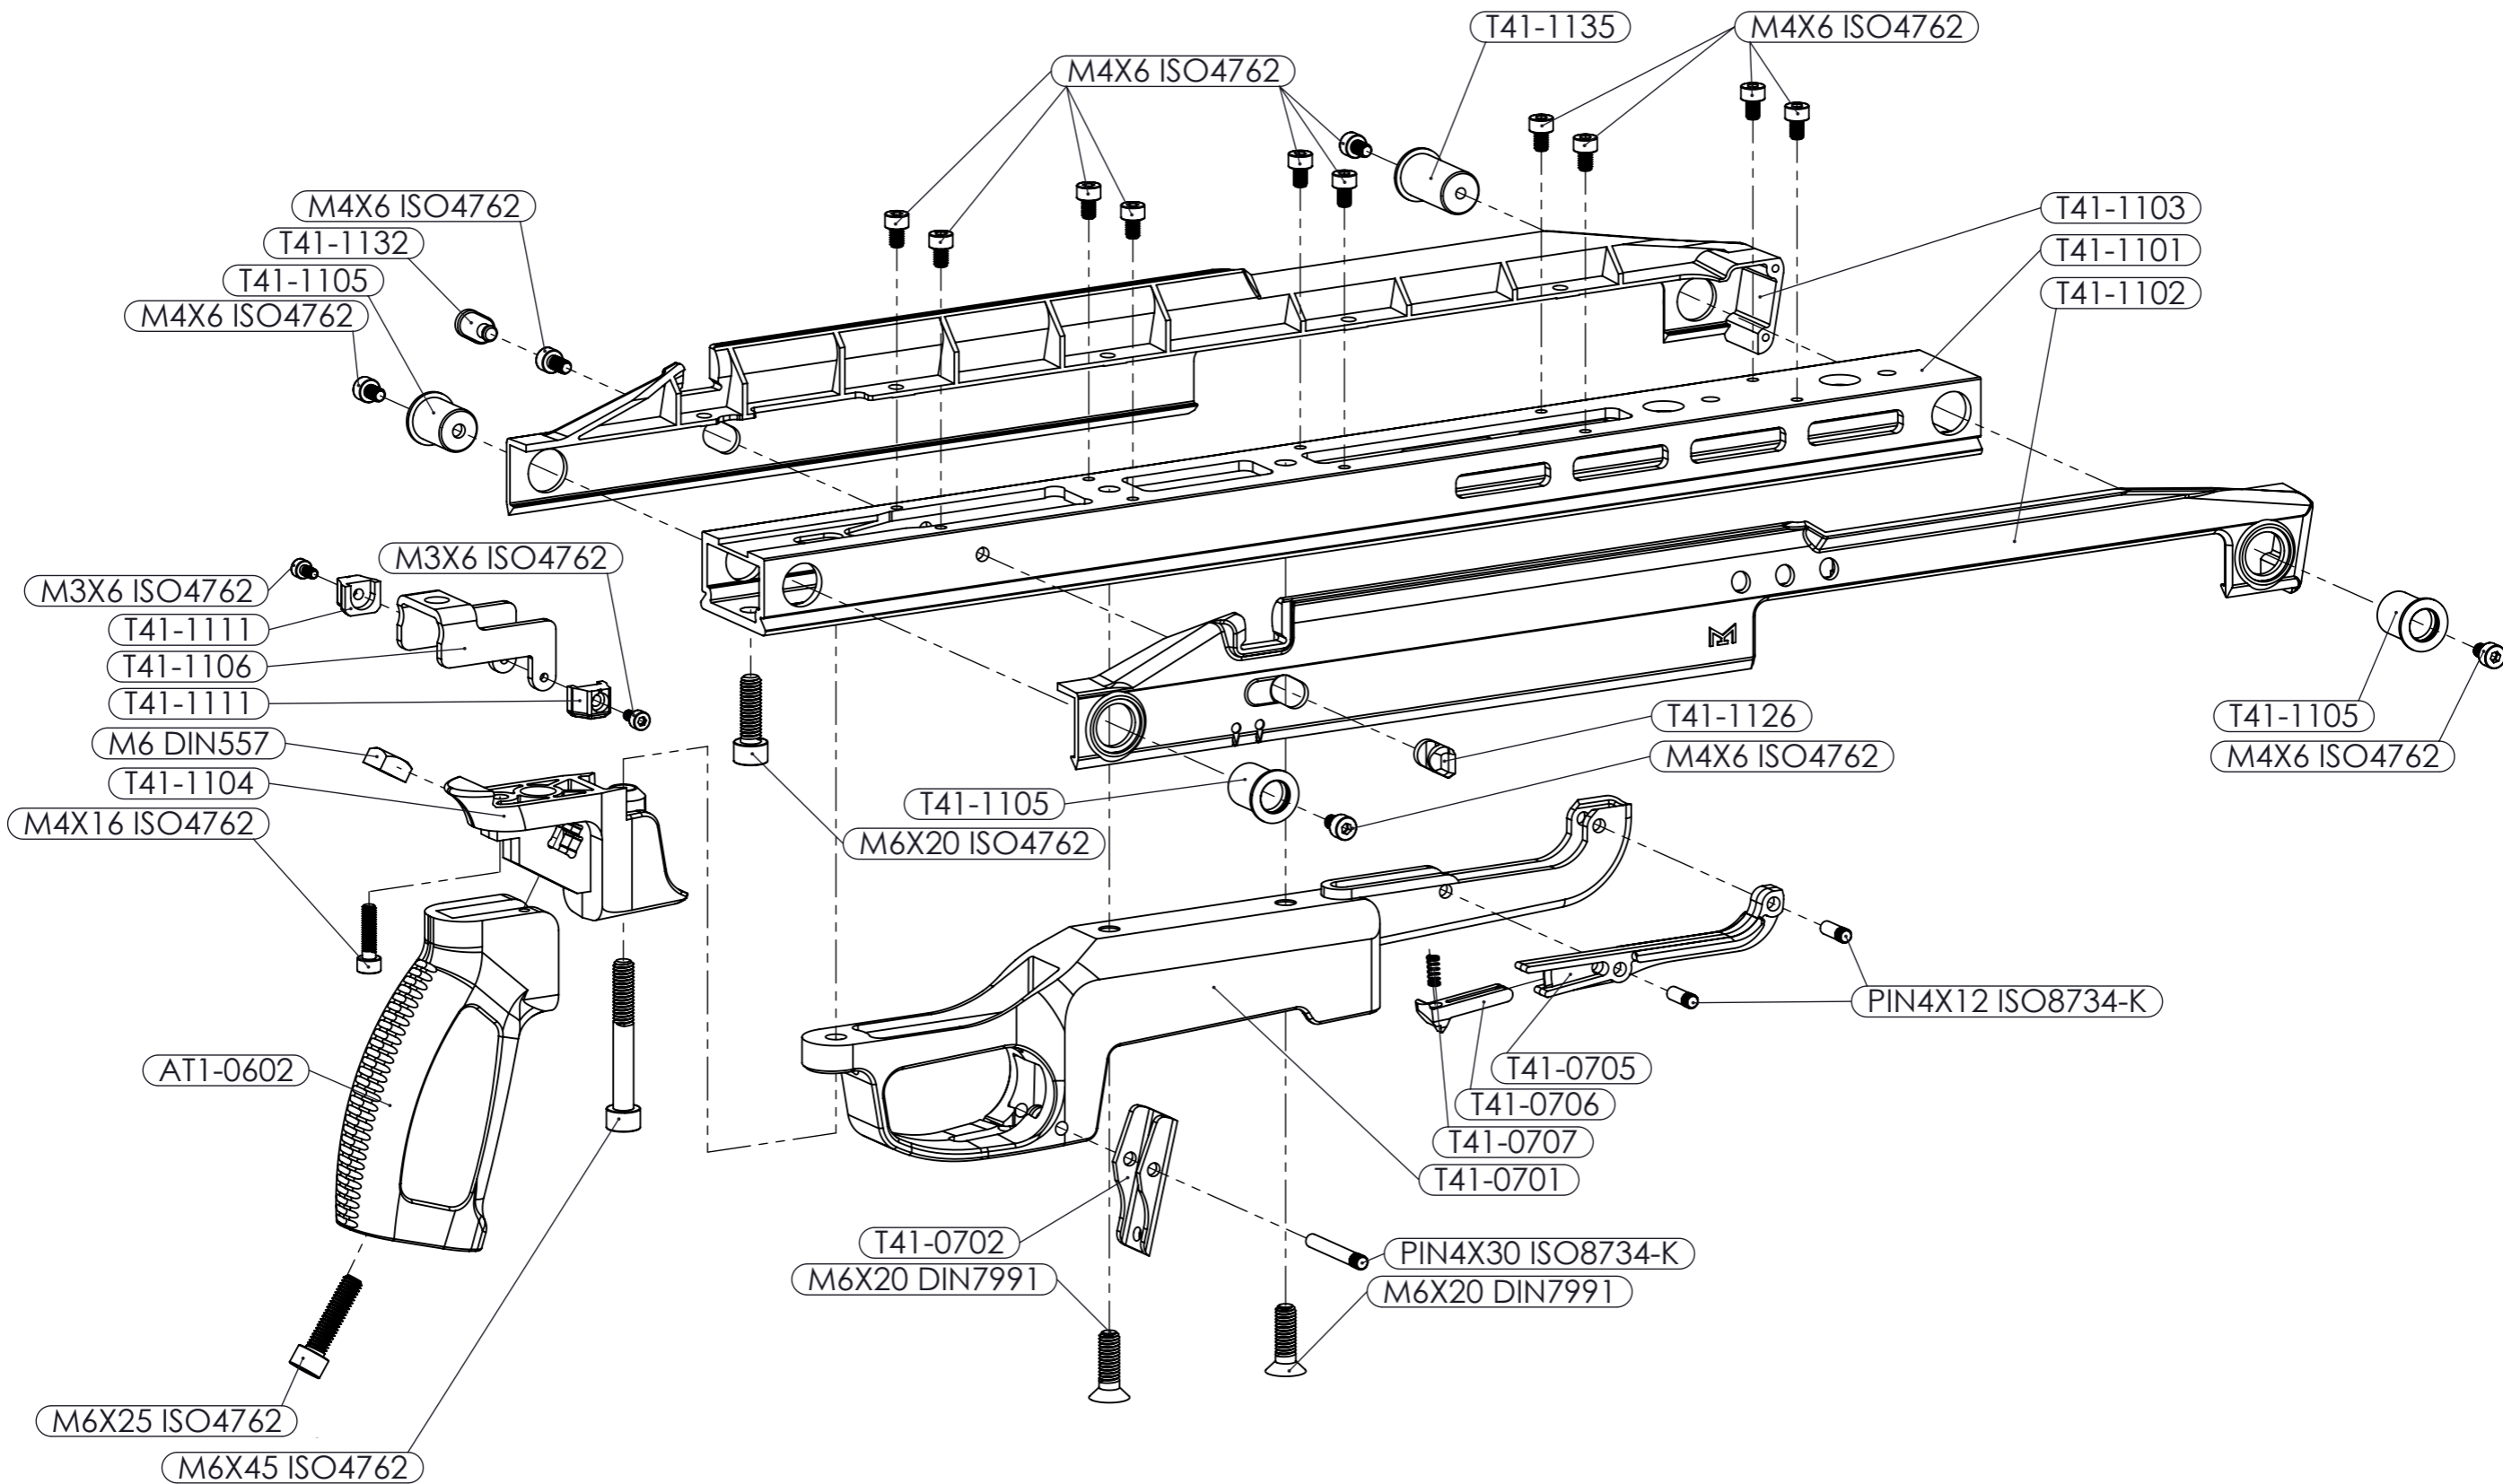

ASSEMBLY #: T41-1100-08

DATE: 2024/03/27

ASSEMBLY NAME: ALUMINIUM CHASSIS

SILVERBACK AIRSOFT

SCALE:1:2

SHEET 6 OF 8

A3

8 7 6 5 4 3 2 1