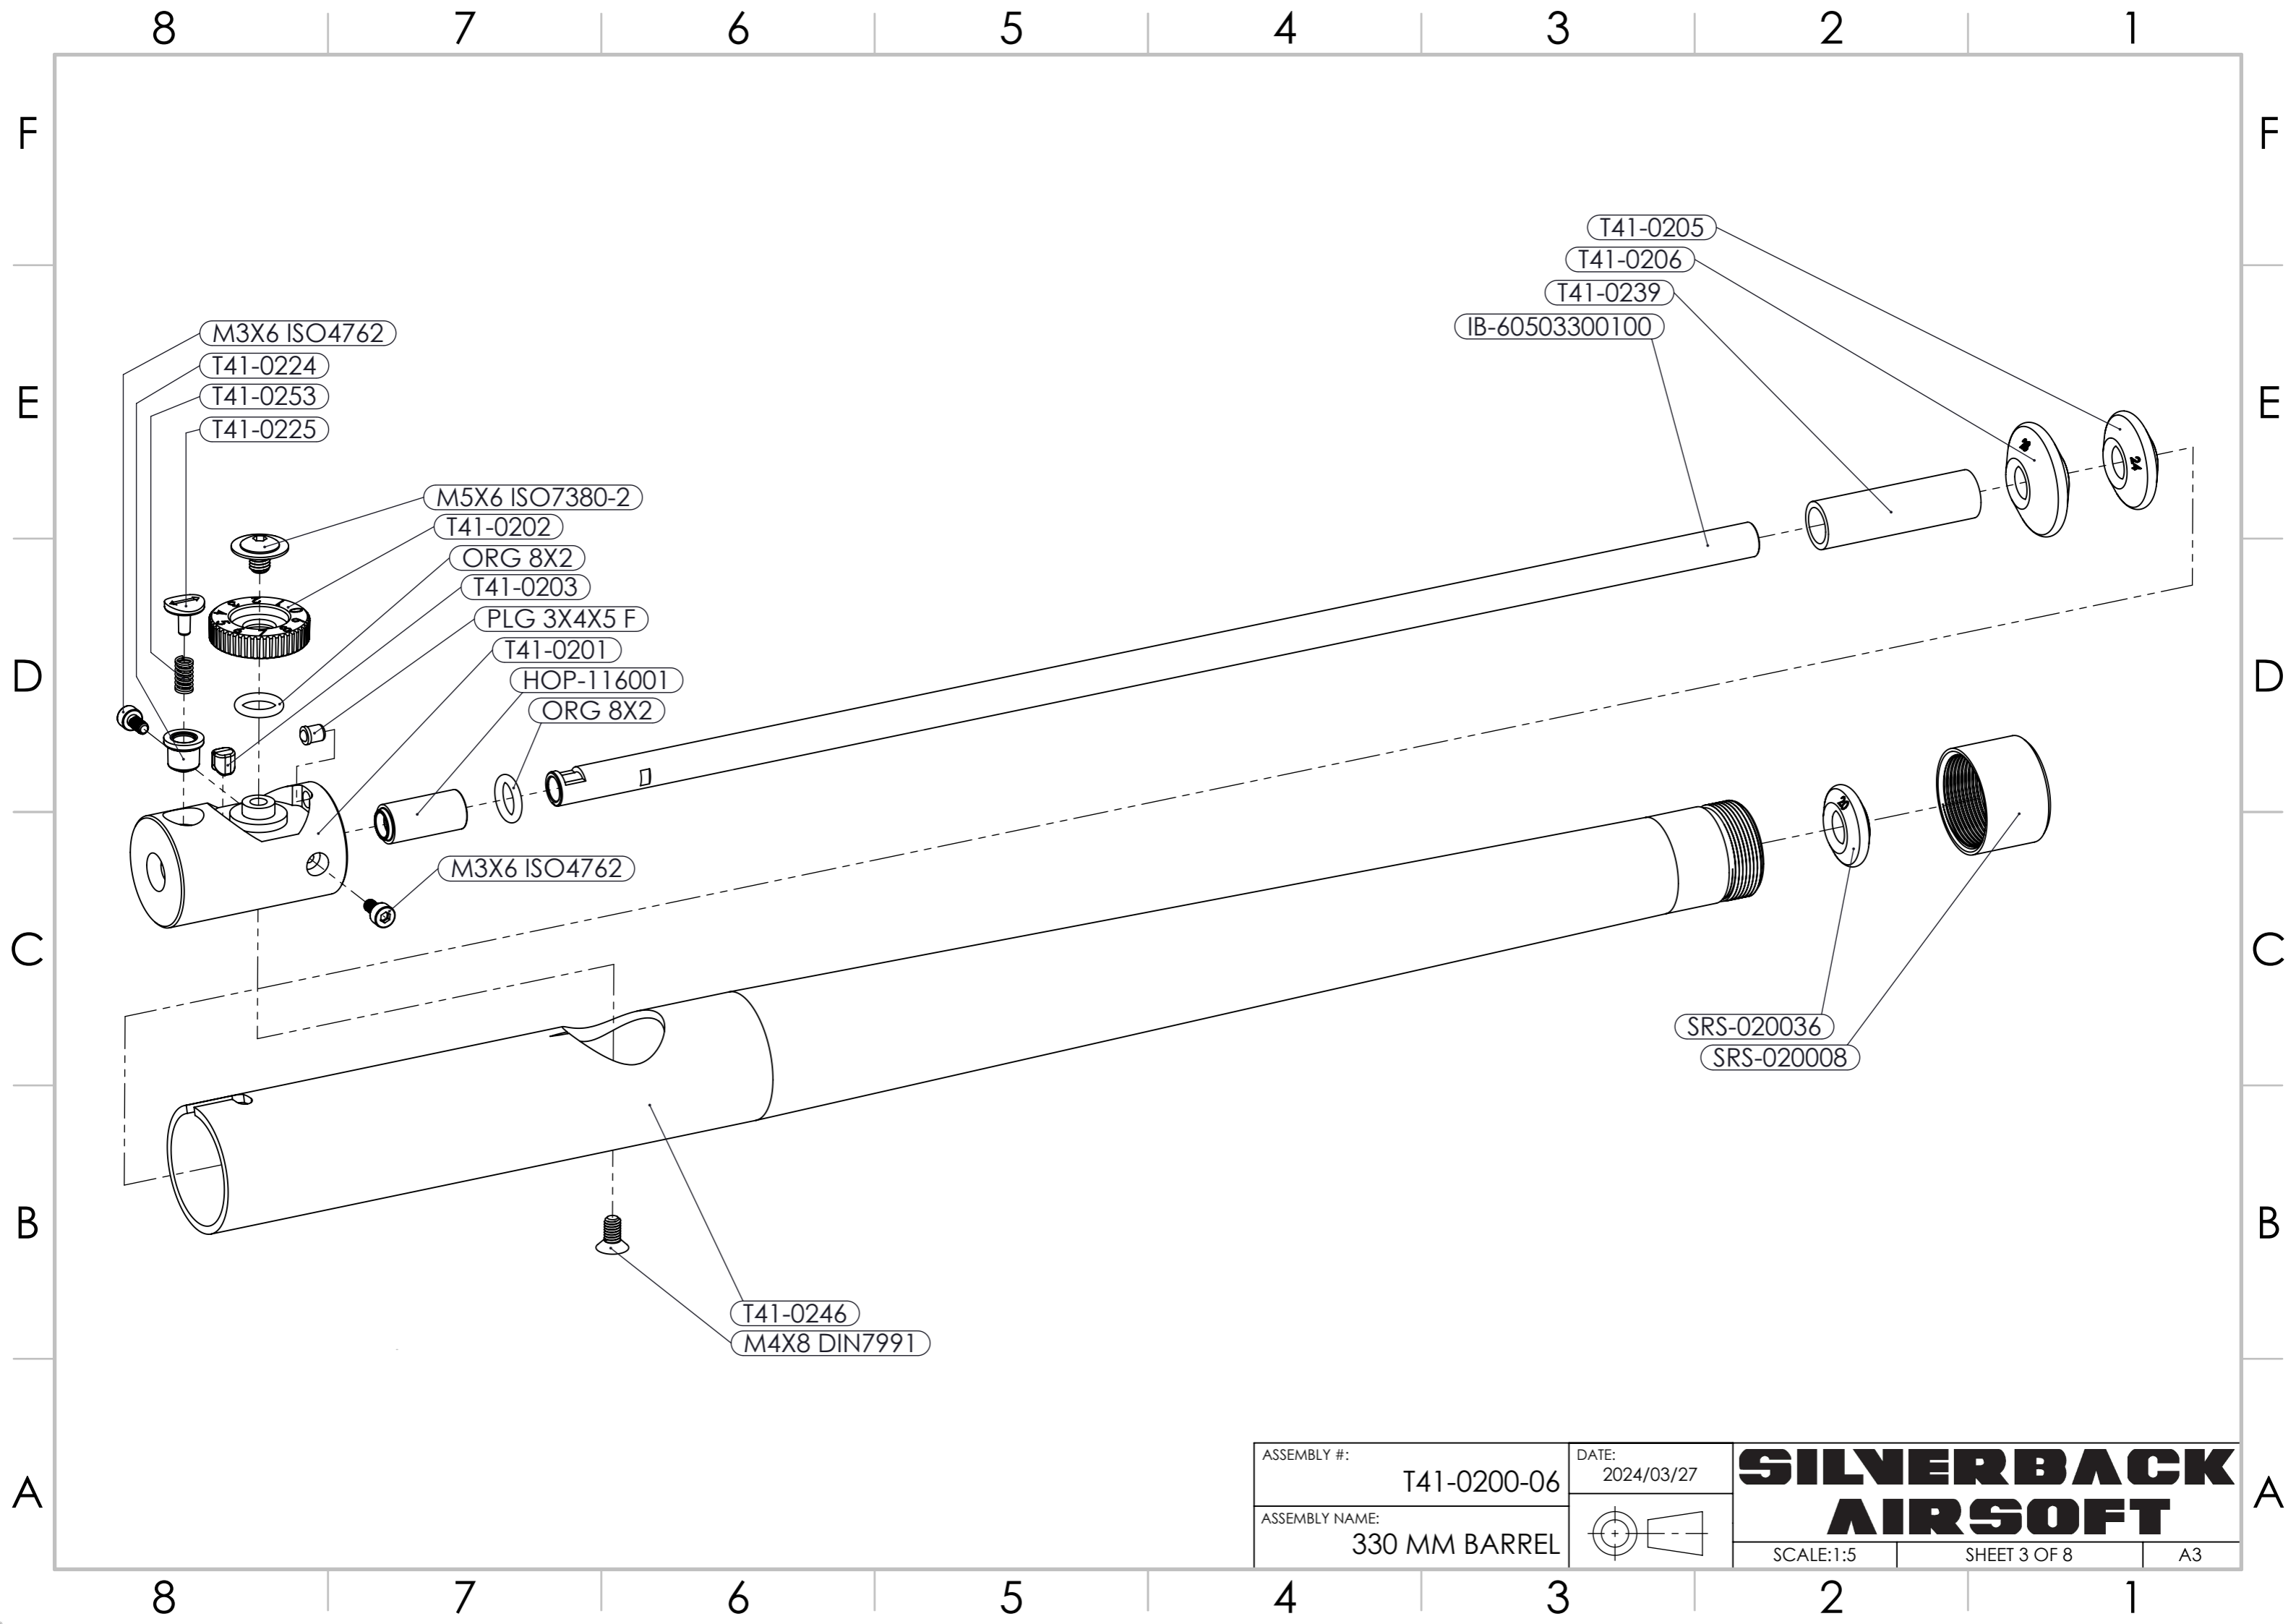

TAC 4/1

ASSEMBLY #:	T41-0000-A	DATE:	2024/03/27	SILVERBACK AIRSOFT	
ASSEMBLY NAME:	TAC-41 ALUMINIUM				SCALE:1:2
				SHEET 1 OF 8	A3

8 7 6 5 4 3 2 1

F

F

E

E

D

D

C

C

B

B

A

A

ASSEMBLY #: T41-0100-00
 ASSEMBLY NAME: ALUMINIUM RECEIVER

DATE: 2024/03/27

SILVERBACK AIRSOFT
 SCALE:1:1 SHEET 2 OF 8 A3

8 7 6 5 4 3 2 1

ASSEMBLY #:	T41-0200-06
ASSEMBLY NAME:	330 MM BARREL

DATE:	2024/03/27

SILVERBACK AIRSOFT

SCALE:1:5	SHEET 3 OF 8	A3
-----------	--------------	----

ASSEMBLY #:	T41-0300-00
ASSEMBLY NAME:	STAINLESS BOLT

DATE:	2024/03/27

SILVERBACK AIRSOFT

SCALE:1:1 SHEET 4 OF 8 A3

8 7 6 5 4 3 2 1

F

F

E