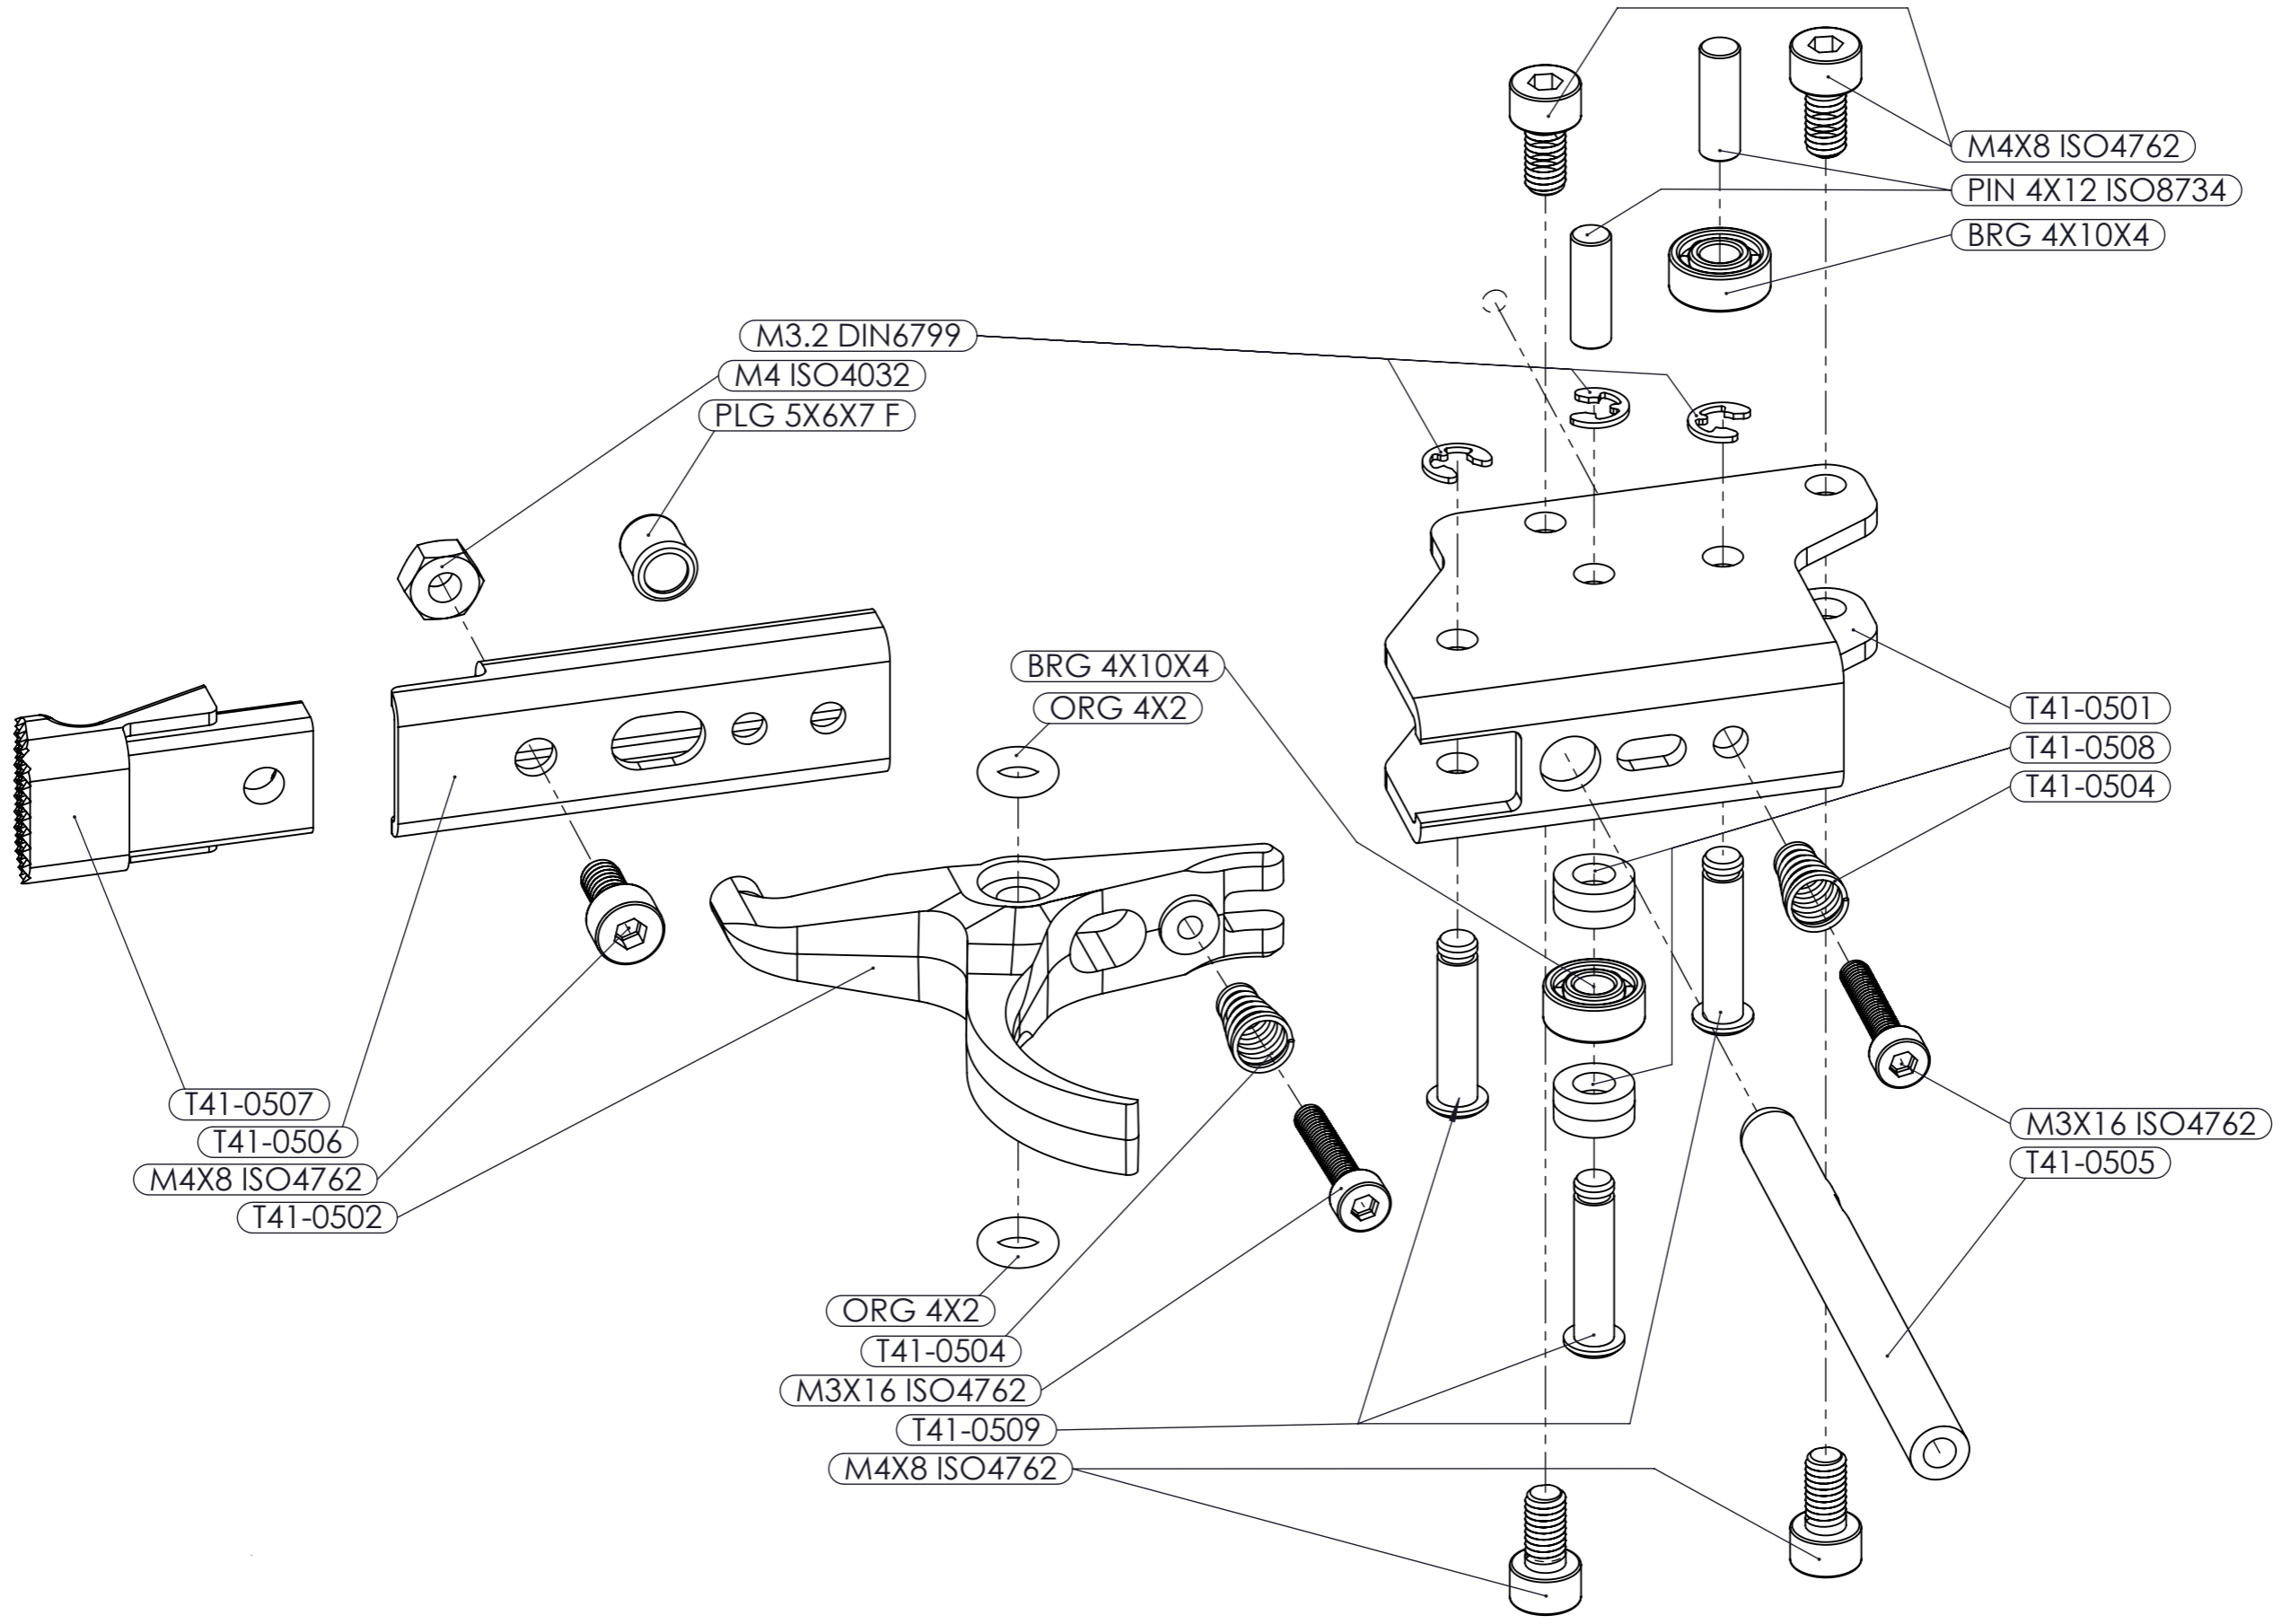

D

C

C

B

B

A

A

ASSEMBLY #: T41-0100-00
 ASSEMBLY NAME: ALUMINIUM RECEIVER

ASSEMBLY #:	T41-0300-00
ASSEMBLY NAME:	STAINLESS BOLT

DATE:	2024/03/27

SILVERBACK AIRSOFT

SCALE:1:1 SHEET 4 OF 8 A3

8 7 6 5 4 3 2 1

F

F

E

A

ASSEMBLY #:	T41-0500-00	DATE:	2024/03/27	SILVERBACK AIRSOFT
ASSEMBLY NAME:	TRIGGER BOX			
				SCALE:3:2

8 7 6 5 4 3 2 1

8 7 6 5 4 3 2 1

F

F

E

E