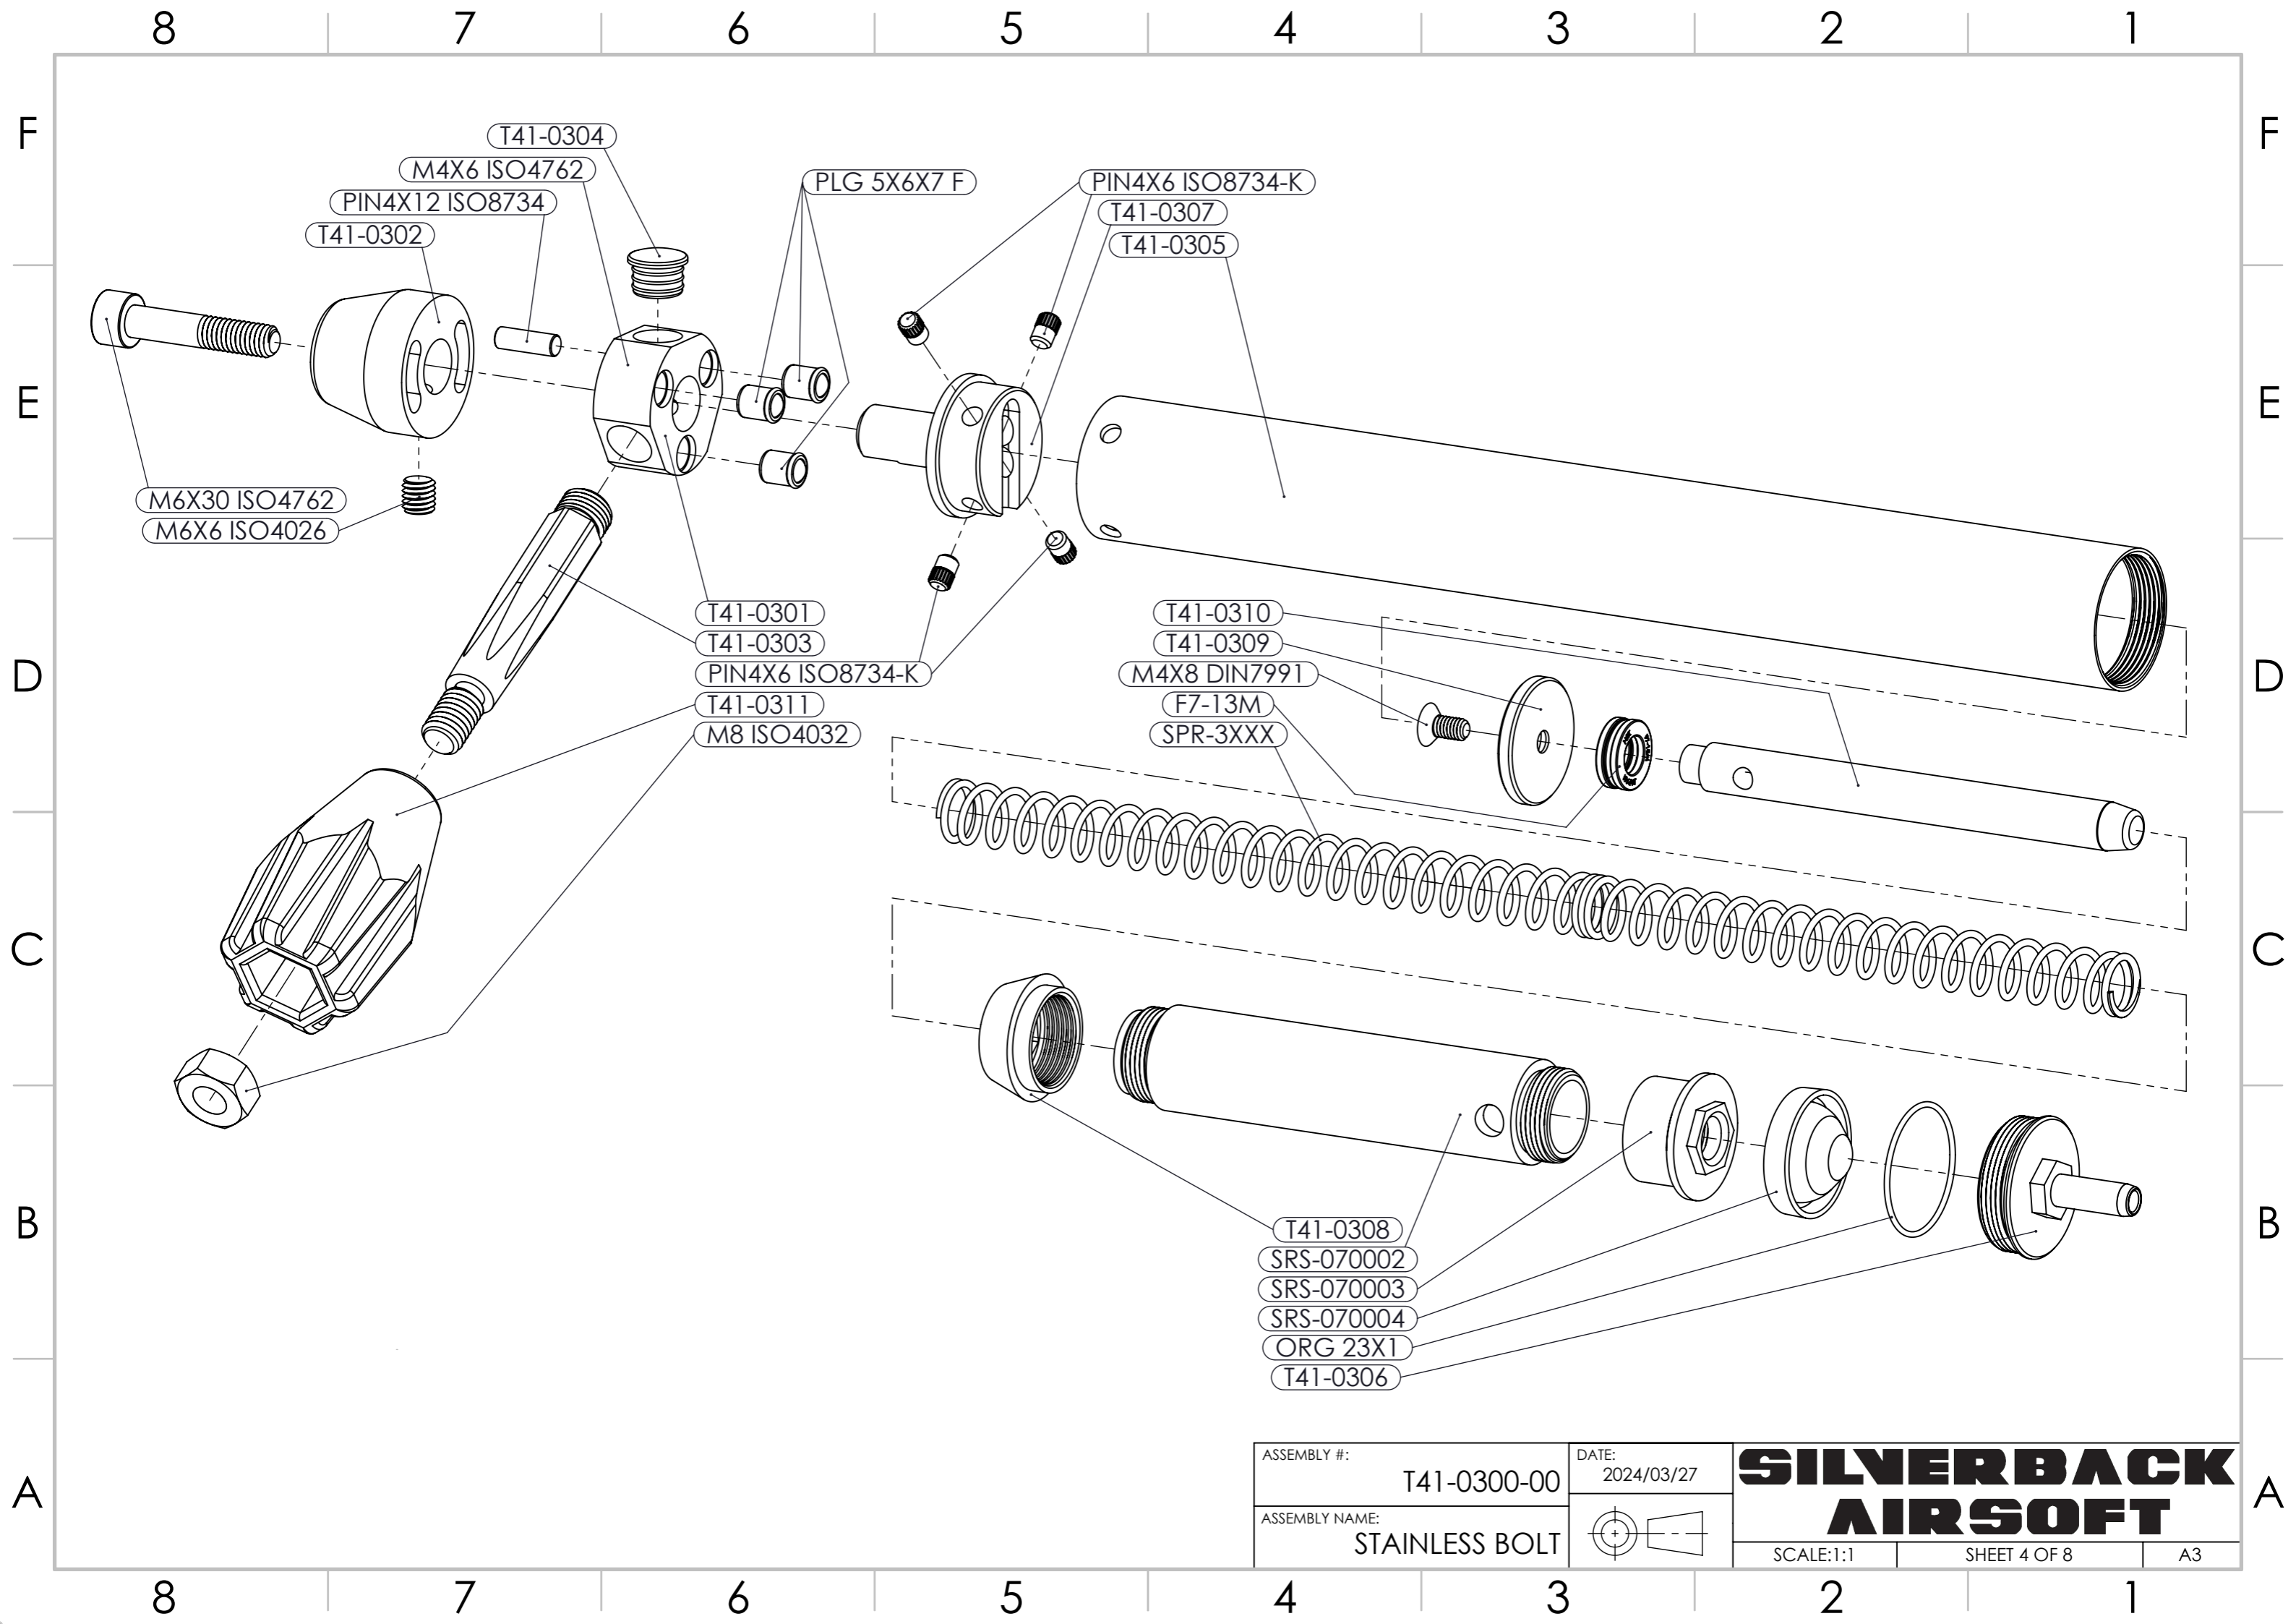

D

C

C

B

B

A

A

ASSEMBLY #: T41-0100-00
 ASSEMBLY NAME: ALUMINIUM RECEIVER

DATE: 2024/03/27

SILVERBACK AIRSOFT
 SCALE:1:1 SHEET 2 OF 8 A3

8 7 6 5 4 3 2 1

ASSEMBLY #:	T41-0200-06
ASSEMBLY NAME:	330 MM BARREL

DATE:	2024/03/27

SILVERBACK AIRSOFT

SCALE:1:5	SHEET 3 OF 8	A3
-----------	--------------	----

ASSEMBLY #:	T41-0300-00
ASSEMBLY NAME:	STAINLESS BOLT

DATE:	2024/03/27

SILVERBACK AIRSOFT

SCALE:1:1 SHEET 4 OF 8 A3

8 7 6 5 4 3 2 1

F

F

E