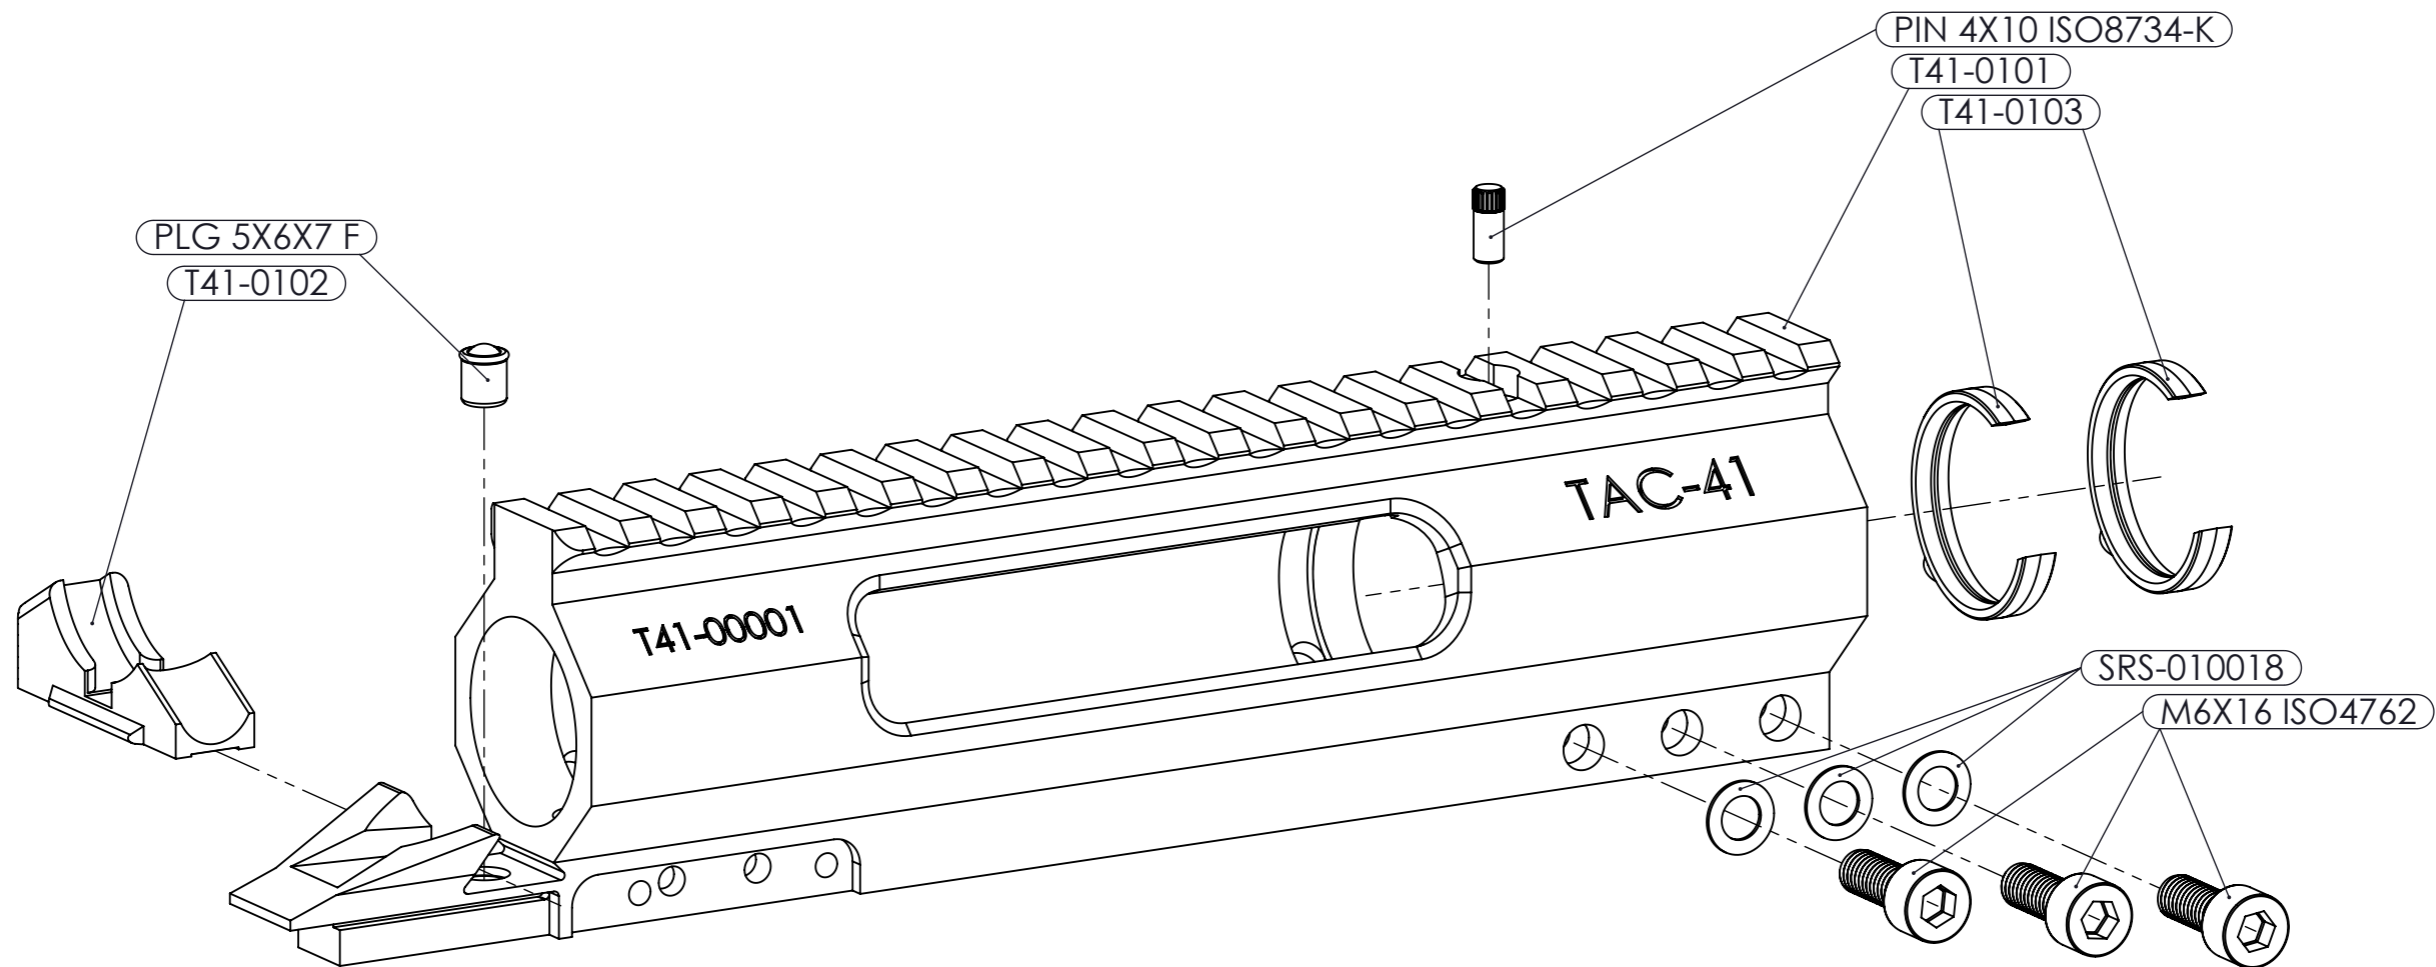

TAC 4/1

ASSEMBLY #:	T41-0000-A	DATE:	2024/03/27	SILVERBACK AIRSOFT	
ASSEMBLY NAME:	TAC-41 ALUMINIUM				SCALE:1:2
				SHEET 1 OF 8	A3

8 7 6 5 4 3 2 1

F

F

E

E

D

D

C

C

B

B

A

A

ASSEMBLY #: T41-0100-00
 ASSEMBLY NAME: ALUMINIUM RECEIVER

DATE: 2024/03/27

SILVERBACK AIRSOFT
 SCALE:1:1 SHEET 2 OF 8 A3

8 7 6 5 4 3 2 1

ASSEMBLY #:	T41-0200-06
ASSEMBLY NAME:	330 MM BARREL

DATE:	2024/03/27

SILVERBACK AIRSOFT

SCALE:1:5	SHEET 3 OF 8	A3
-----------	--------------	----

ASSEMBLY #:	T41-0300-00
ASSEMBLY NAME:	STAINLESS BOLT

DATE:	2024/03/27

SILVERBACK AIRSOFT

SCALE:1:1 SHEET 4 OF 8 A3

8 7 6 5 4 3 2 1

F

F

E