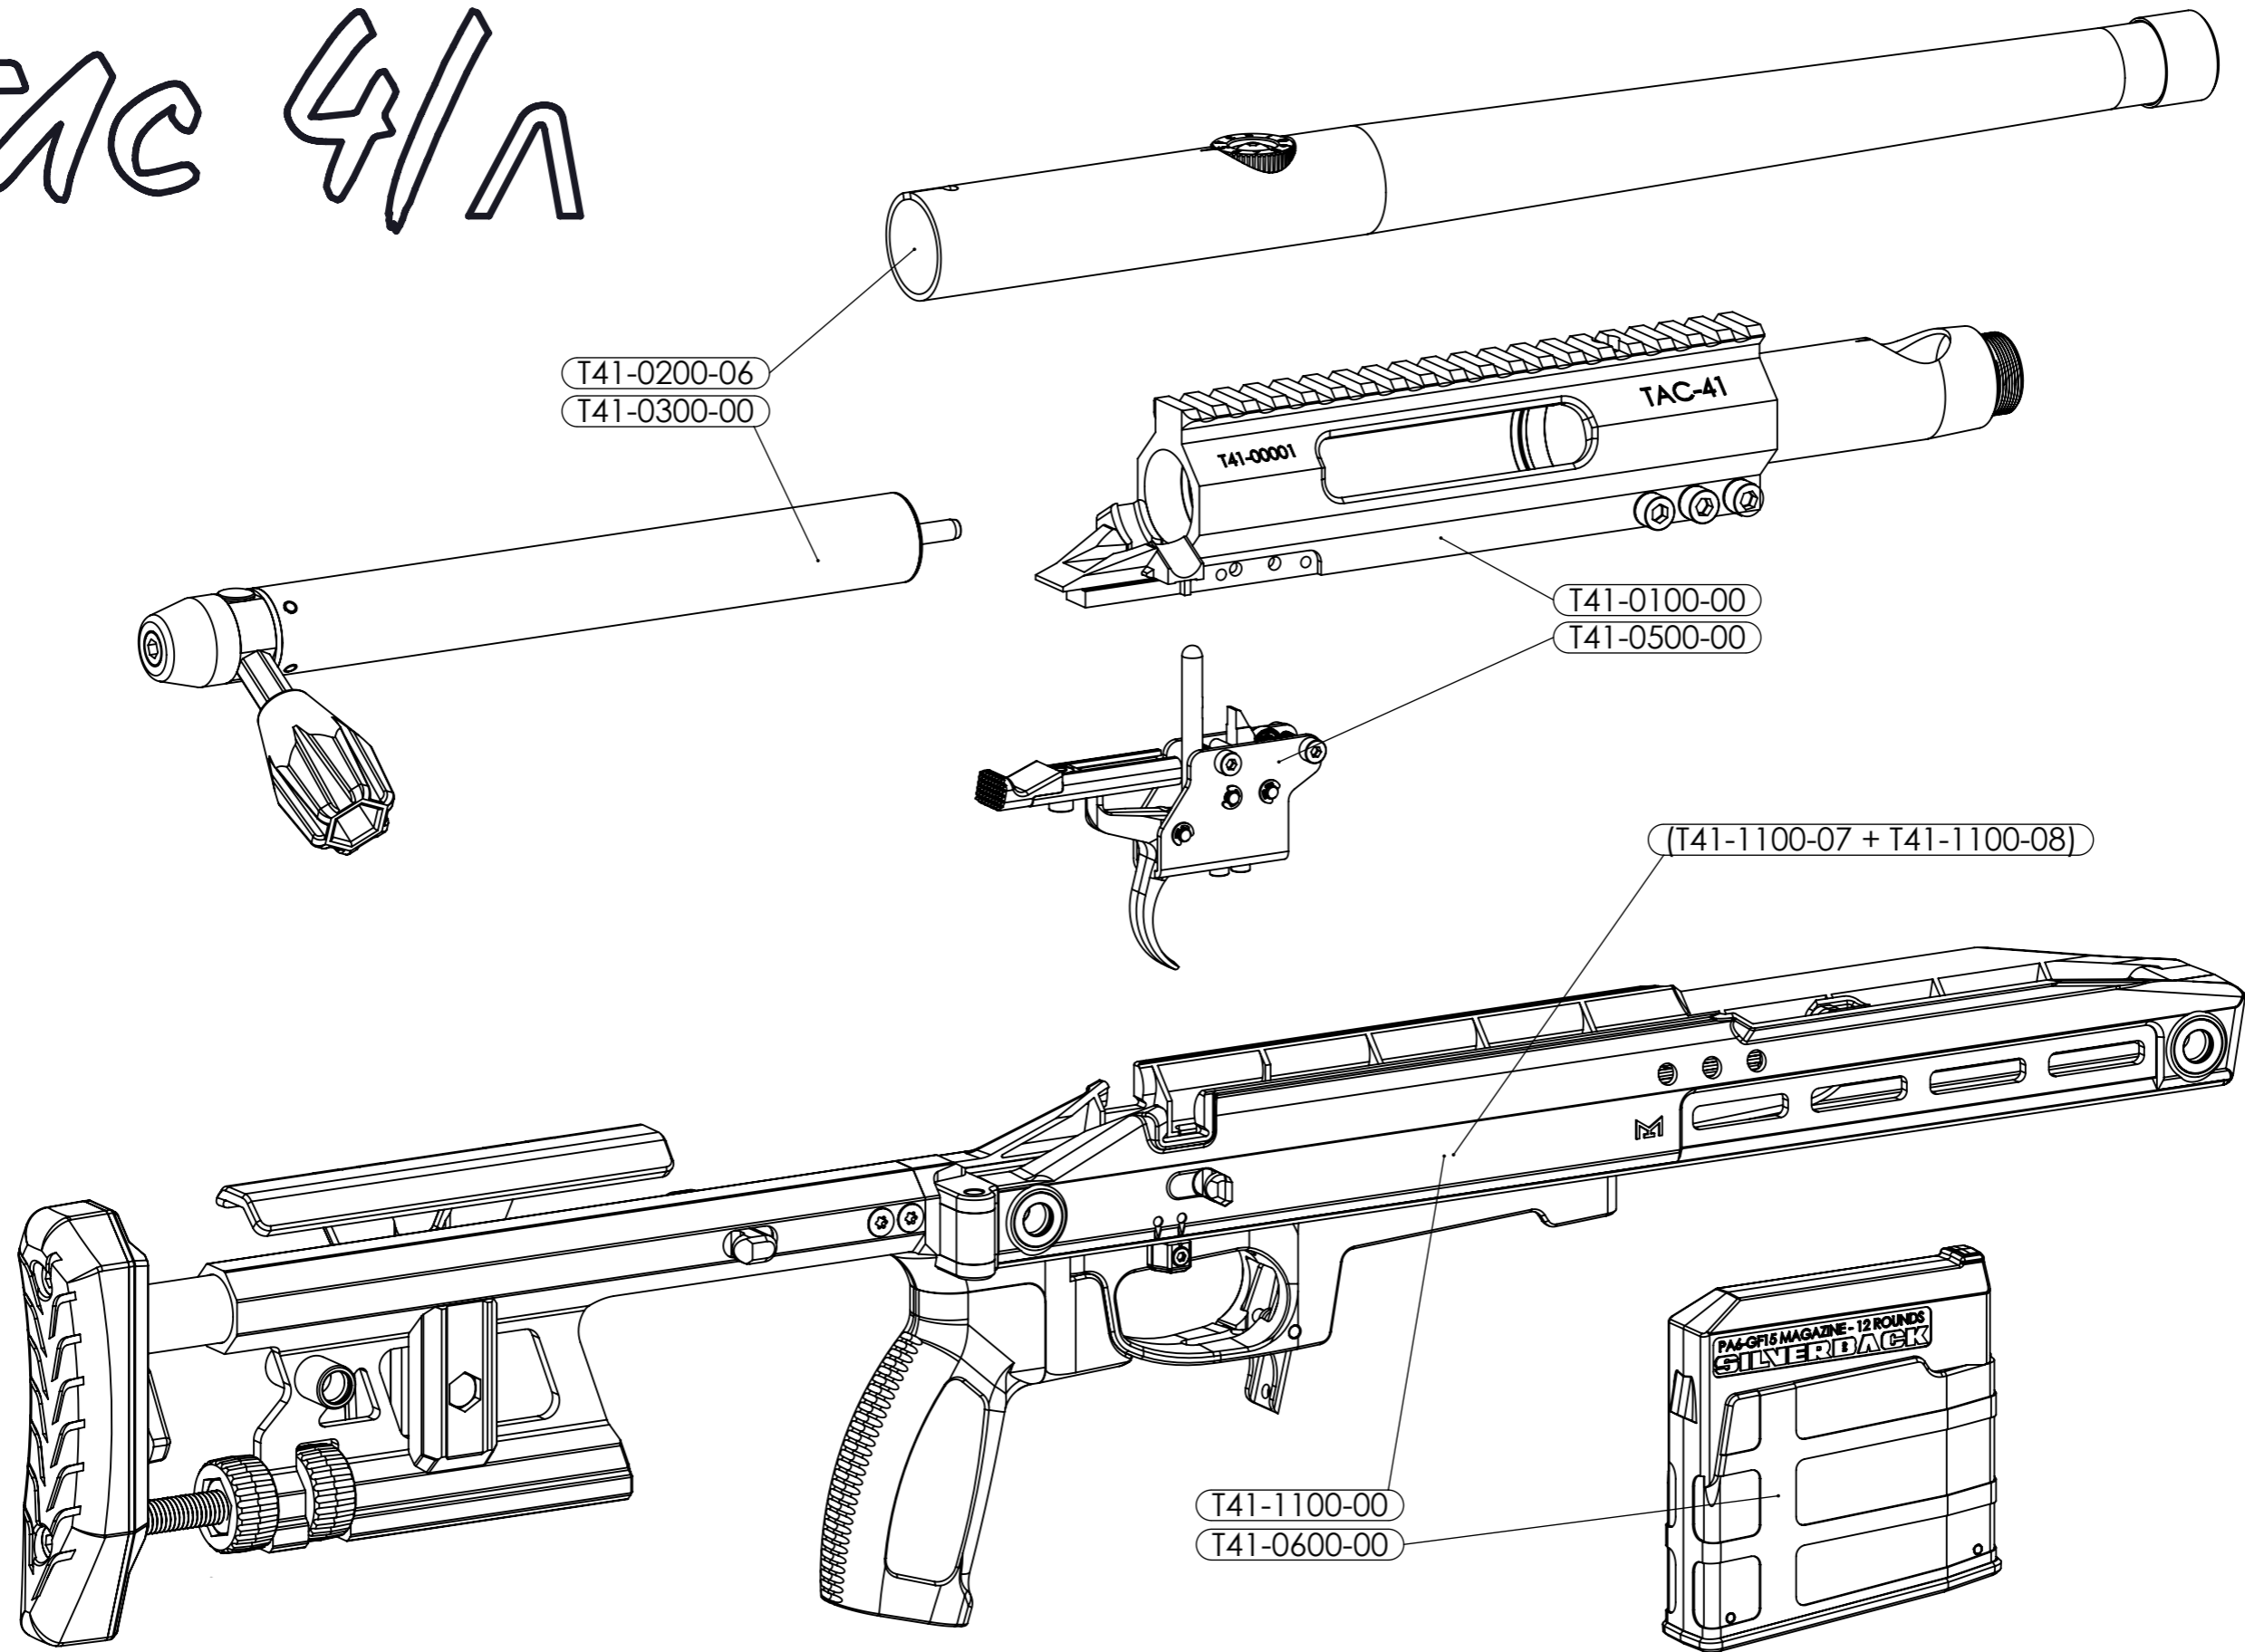

TAC 4/1

ASSEMBLY #:	T41-0000-A	DATE:	2024/03/27	SILVERBACK AIRSOFT	
ASSEMBLY NAME:	TAC-41 ALUMINIUM				SCALE:1:2
				SHEET 1 OF 8	A3

8 7 6 5 4 3 2 1

F

F

E

E

D

D

C

C

B

B

A

A

ASSEMBLY #: T41-0100-00
 ASSEMBLY NAME: ALUMINIUM RECEIVER