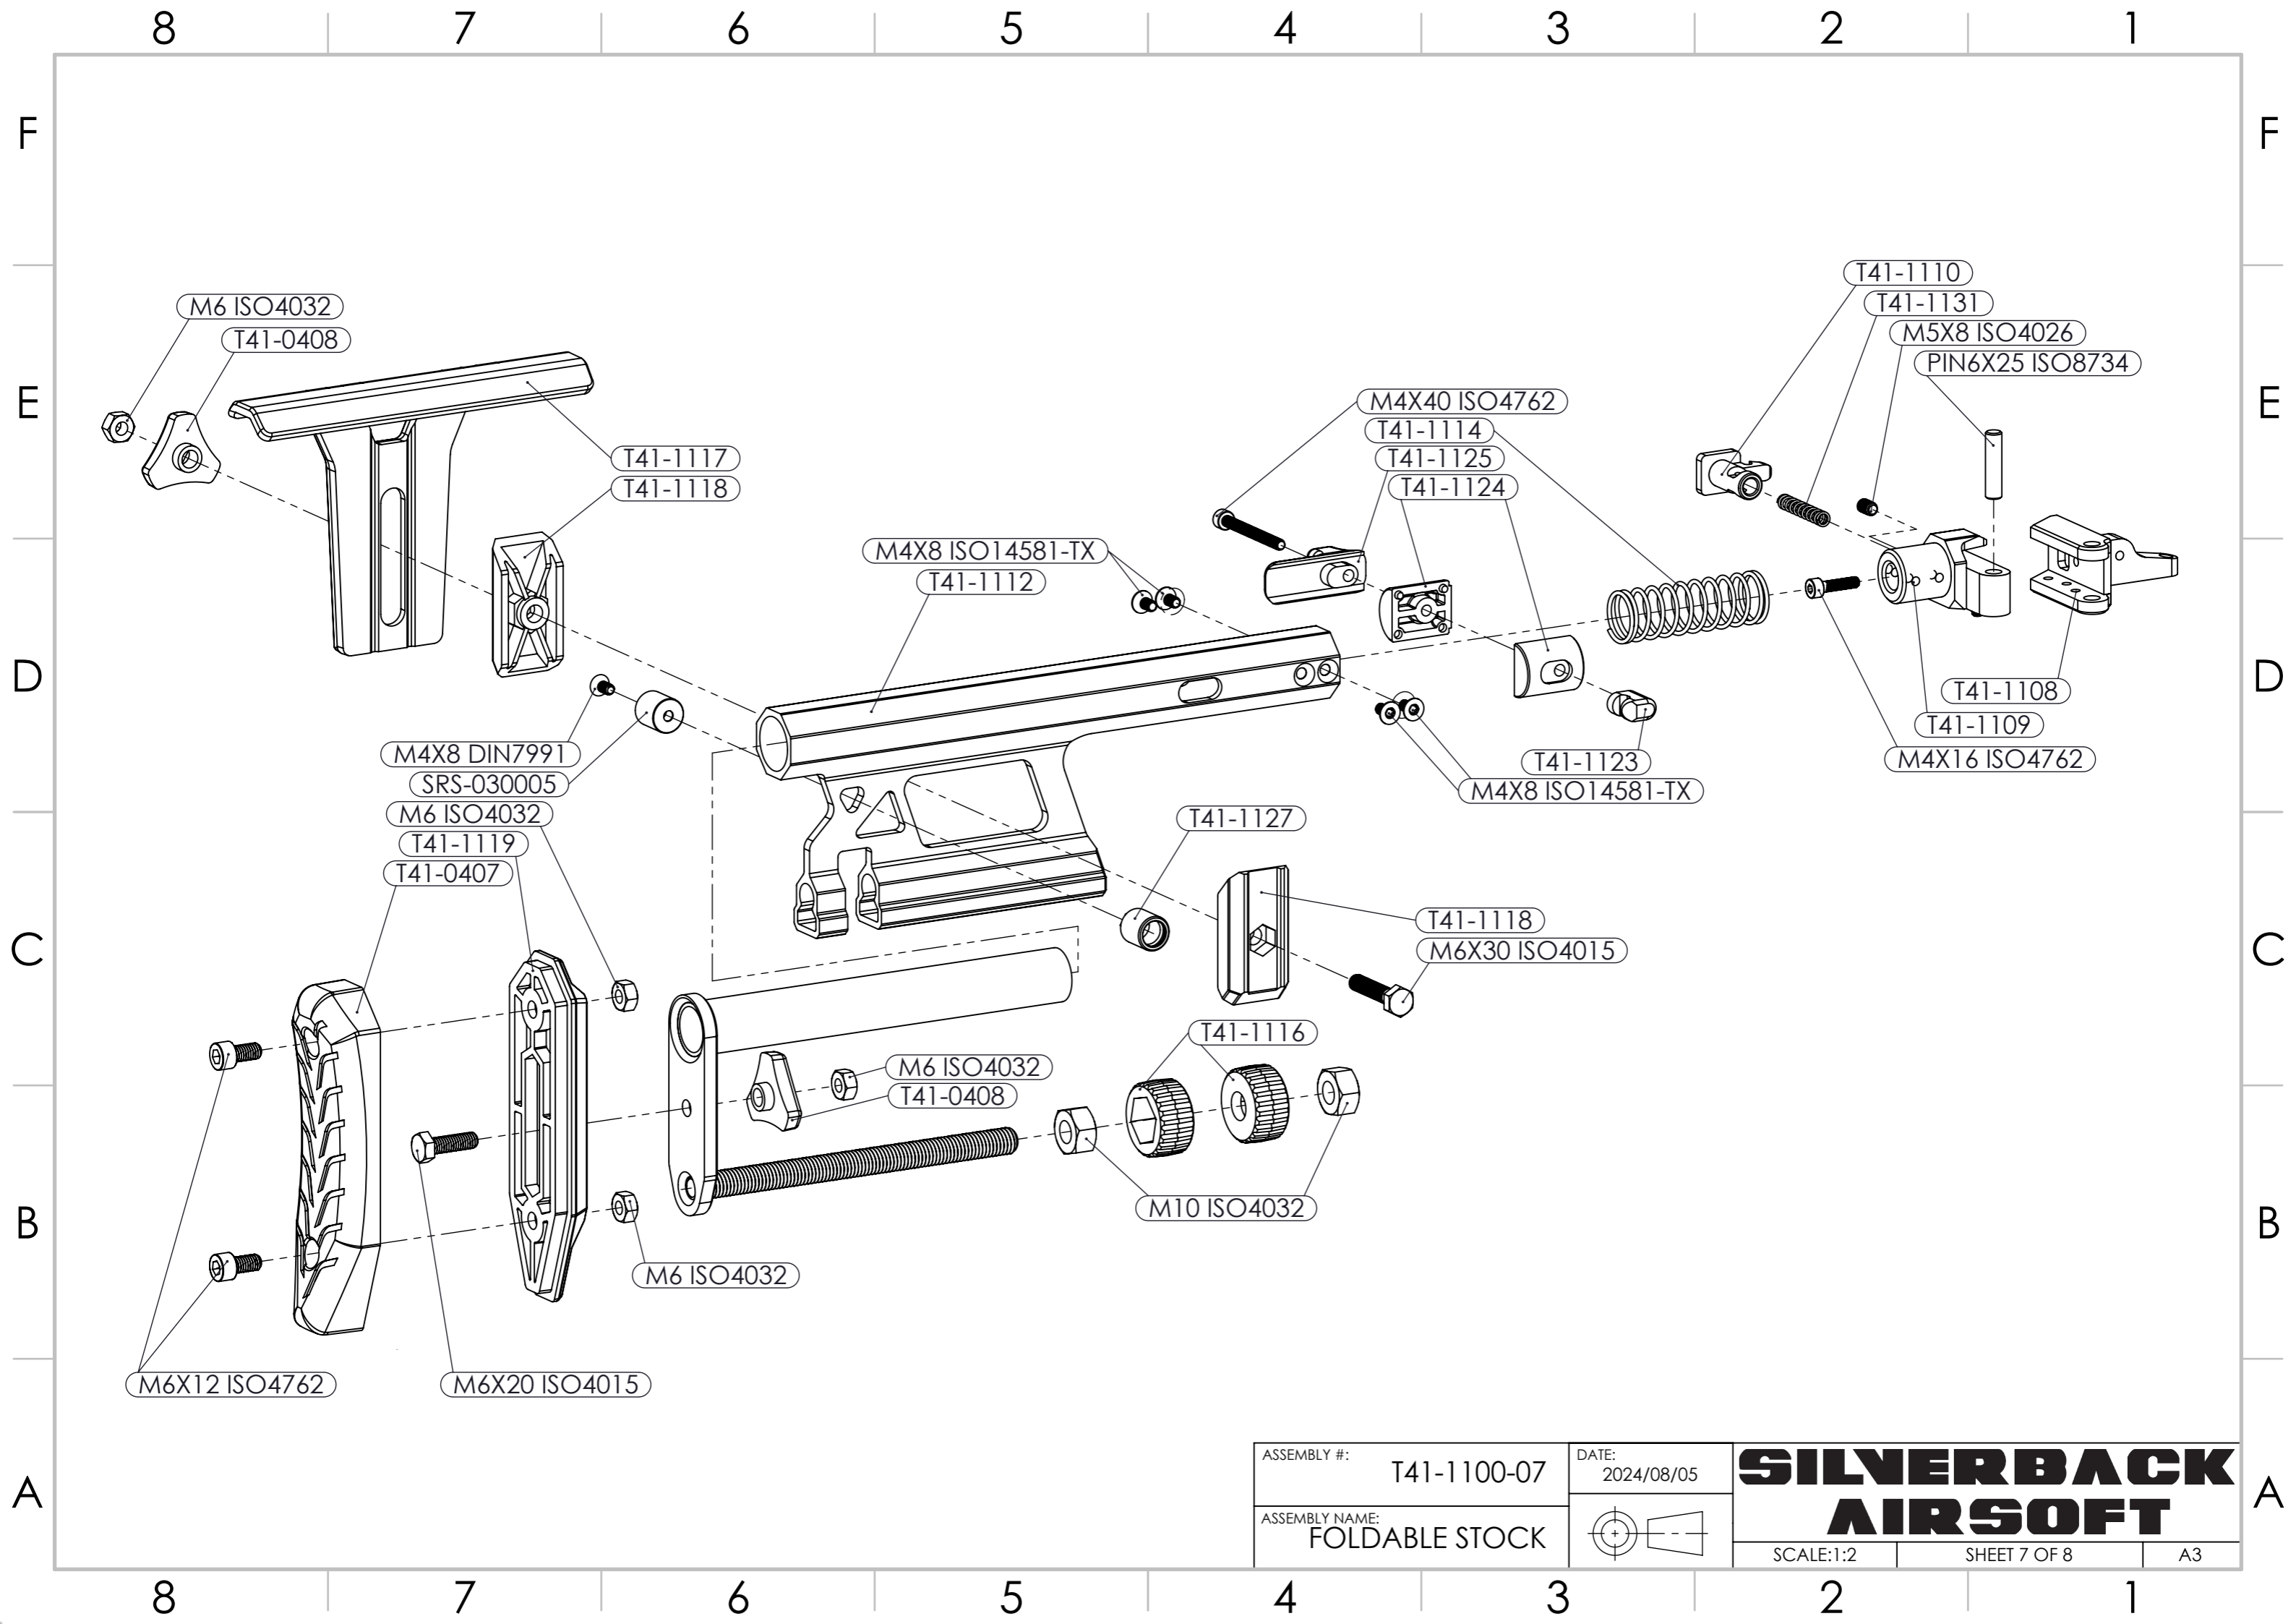

ASSEMBLY #: T41-1100-08

DATE: 2024/03/27

ASSEMBLY NAME: ALUMINIUM CHASSIS

SILVERBACK AIRSOFT

SCALE:1:2

SHEET 6 OF 8

A3

8 7 6 5 4 3 2 1